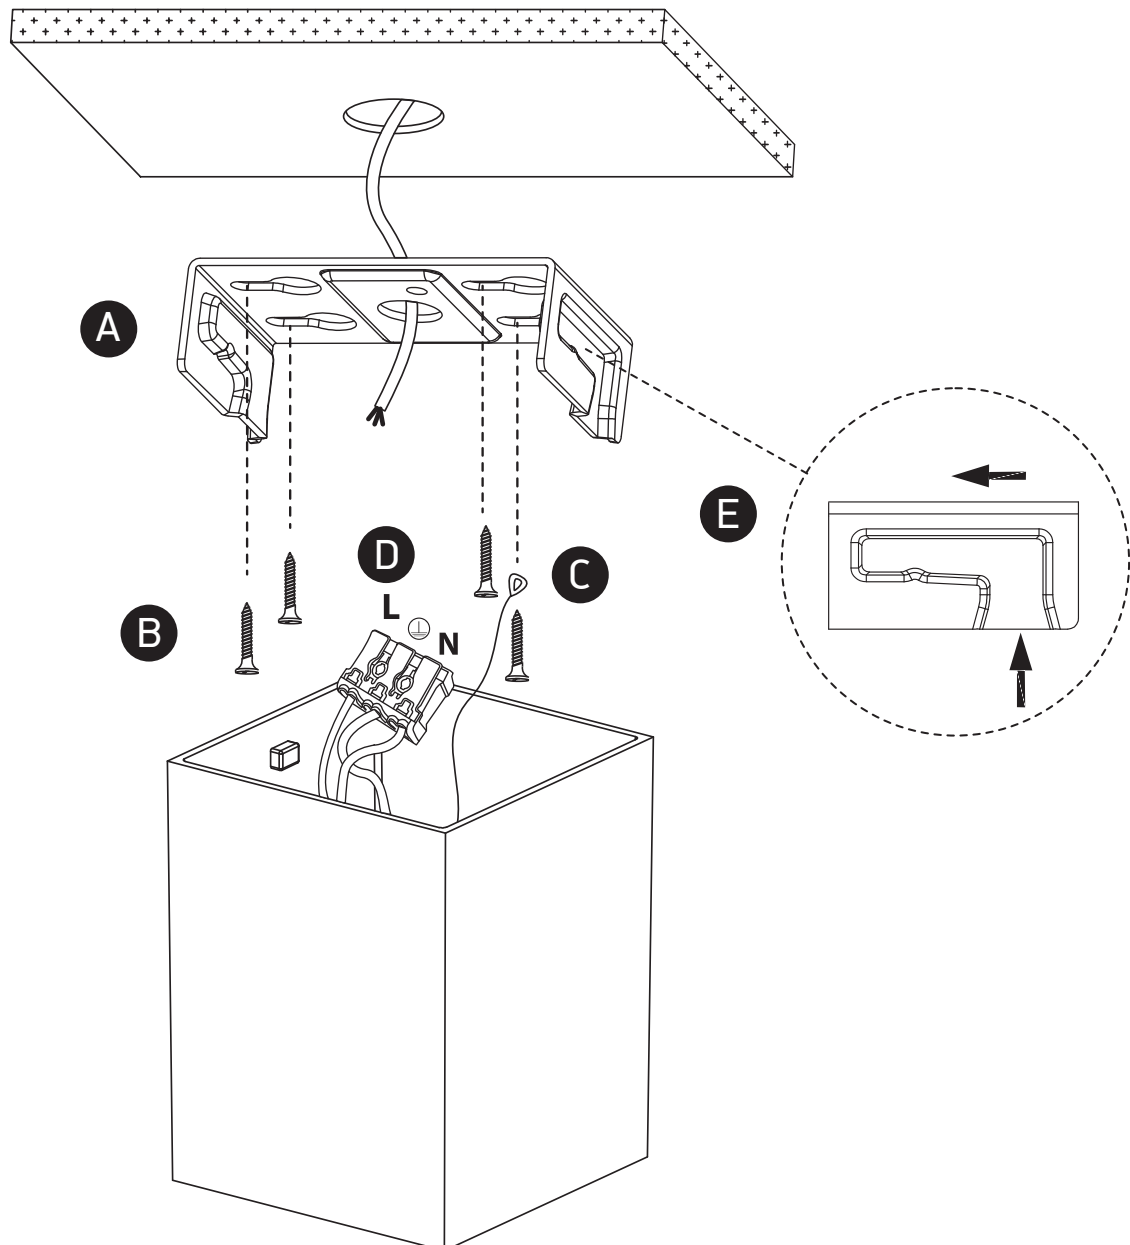

INSTALLATION MANUAL

12406C

ecolight

**DARK
LIGHT**

230V | SMD 3535 | 10W | IP20 | Aluminium

Complete with 700mA driver.

**85
CRI**
one
LIGHT

Warnings:

1. Make sure that the product is installed properly before connecting to electricity.
2. Do not cover the fitting.
3. Maintenance and installation should only be carried out by a professional electrician.