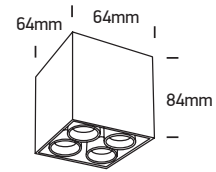

INSTALLATION MANUAL

12406C

ecolight

**DARK
LIGHT**

230V | SMD 3535 | 10W | IP20 | Aluminium

Complete with 700mA driver.

**85
CRI**
one
LIGHT

Warnings: