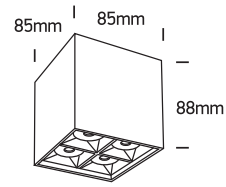

# INSTALLATION MANUAL

12406B

ecolight

230V | COB LED | 15W | IP20 | Aluminium

Complete with 350mA driver.

90  
CRI

one  
LIGHT