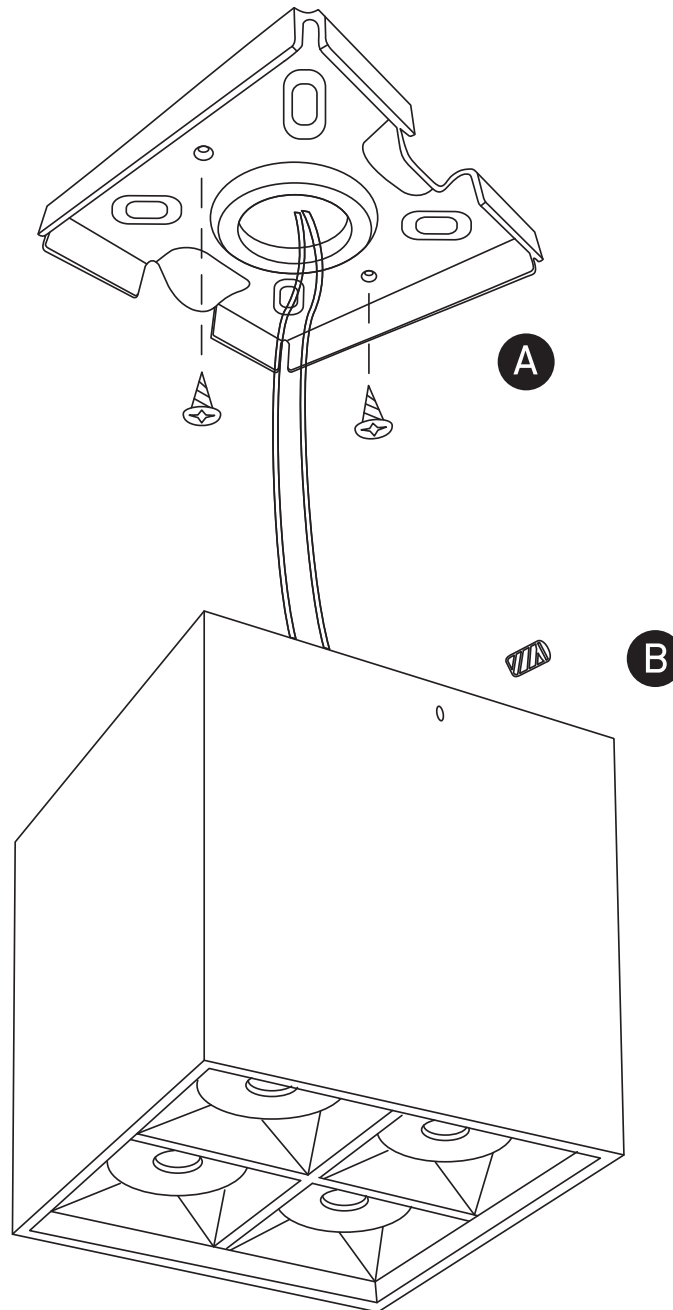

# INSTALLATION MANUAL

12406B

ecolight

230V | COB LED | 15W | IP20 | Aluminium

Complete with 350mA driver.

90  
CRI

one  
LIGHT