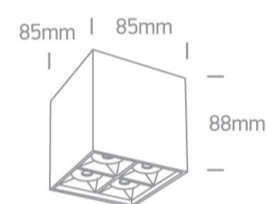

13 Wall & Ceiling LED>Mirror Square Boxes

12406B/W/W

15W COB LED surface Spot with dark chrome reflector.

Supplied with non-dimmable LED driver.

Complies with standard EN60598-1 and any other specific standards.

Downloads

Dimensions

Physical Specification

Item Group	13 Wall & Ceiling LED
Family	Mirror Square Boxes
Order Code	12406B/W/W
Colour	White
Material	Aluminium
Shape	Rectangular
Length	85mm
Width	85mm
Height	88mm
Surface Ceiling	Yes
Indoor	Yes
Adjustable	No

Illumination Data

Colour Temperature	3000K
Lumen Output	1200lm
Light Efficiency	80lm/W
CRI	90
Beam Angle	38°
Illumination Diagram	

Packing Info

Box Weight	0.690kg
Pcs/Carton	30
Barcode	5291889064107
HS Code	9405409900