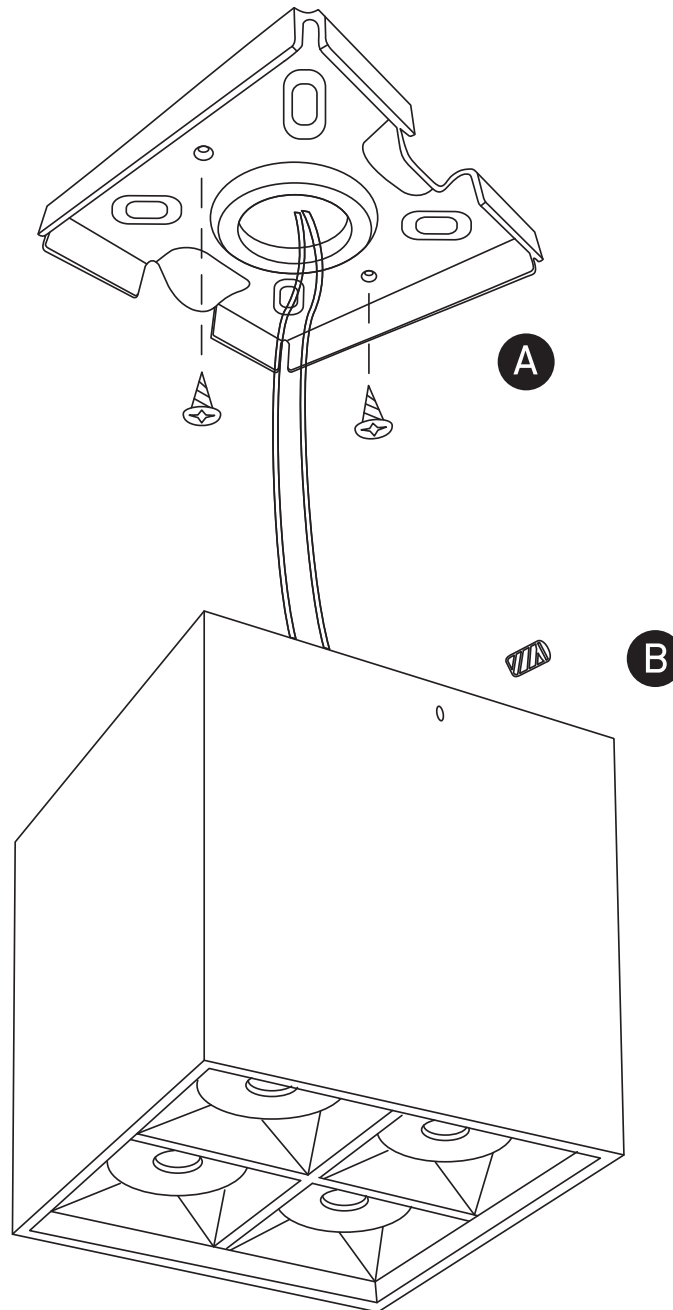

INSTALLATION MANUAL

12406B

ecolight

230V | COB LED | 15W | IP20 | Aluminium

Complete with 350mA driver.

90
CRI

one
LIGHT

Warnings: