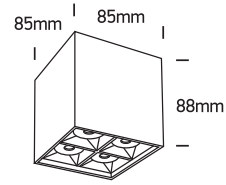

INSTALLATION MANUAL

12406B

ecolight

230V | COB LED | 15W | IP20 | Aluminium

Complete with 350mA driver.

90
CRI

one
LIGHT

Warnings: