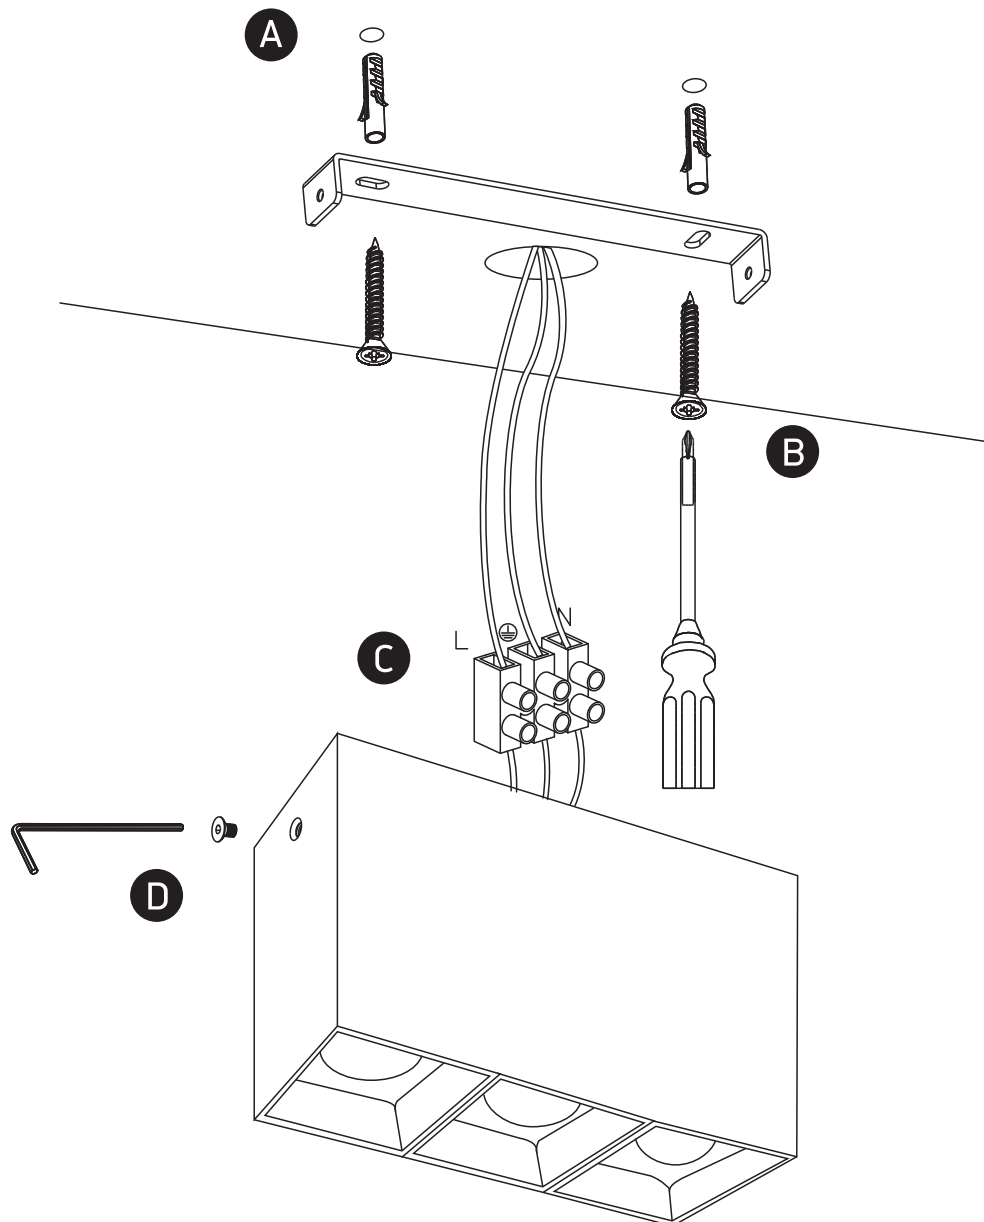

INSTALLATION MANUAL

12307B

ecolight

CE

RoHS
COMPLIANT

NOT
DIMMABLE

100-240V | COB LED | 3x7W | IP20 | Aluminium

Complete with driver.

90
CRI

one
LIGHT

Warnings:

1. Make sure that the product is installed properly before connecting to electricity.
2. Do not cover the fitting.
3. Maintenance and installation should only be carried out by a professional electrician.