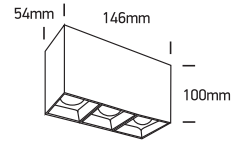

INSTALLATION MANUAL

12307B

ecolight

CE

RoHS
COMPLIANT

NOT
DIMMABLE

100-240V | COB LED | 3x7W | IP20 | Aluminium

Complete with driver.