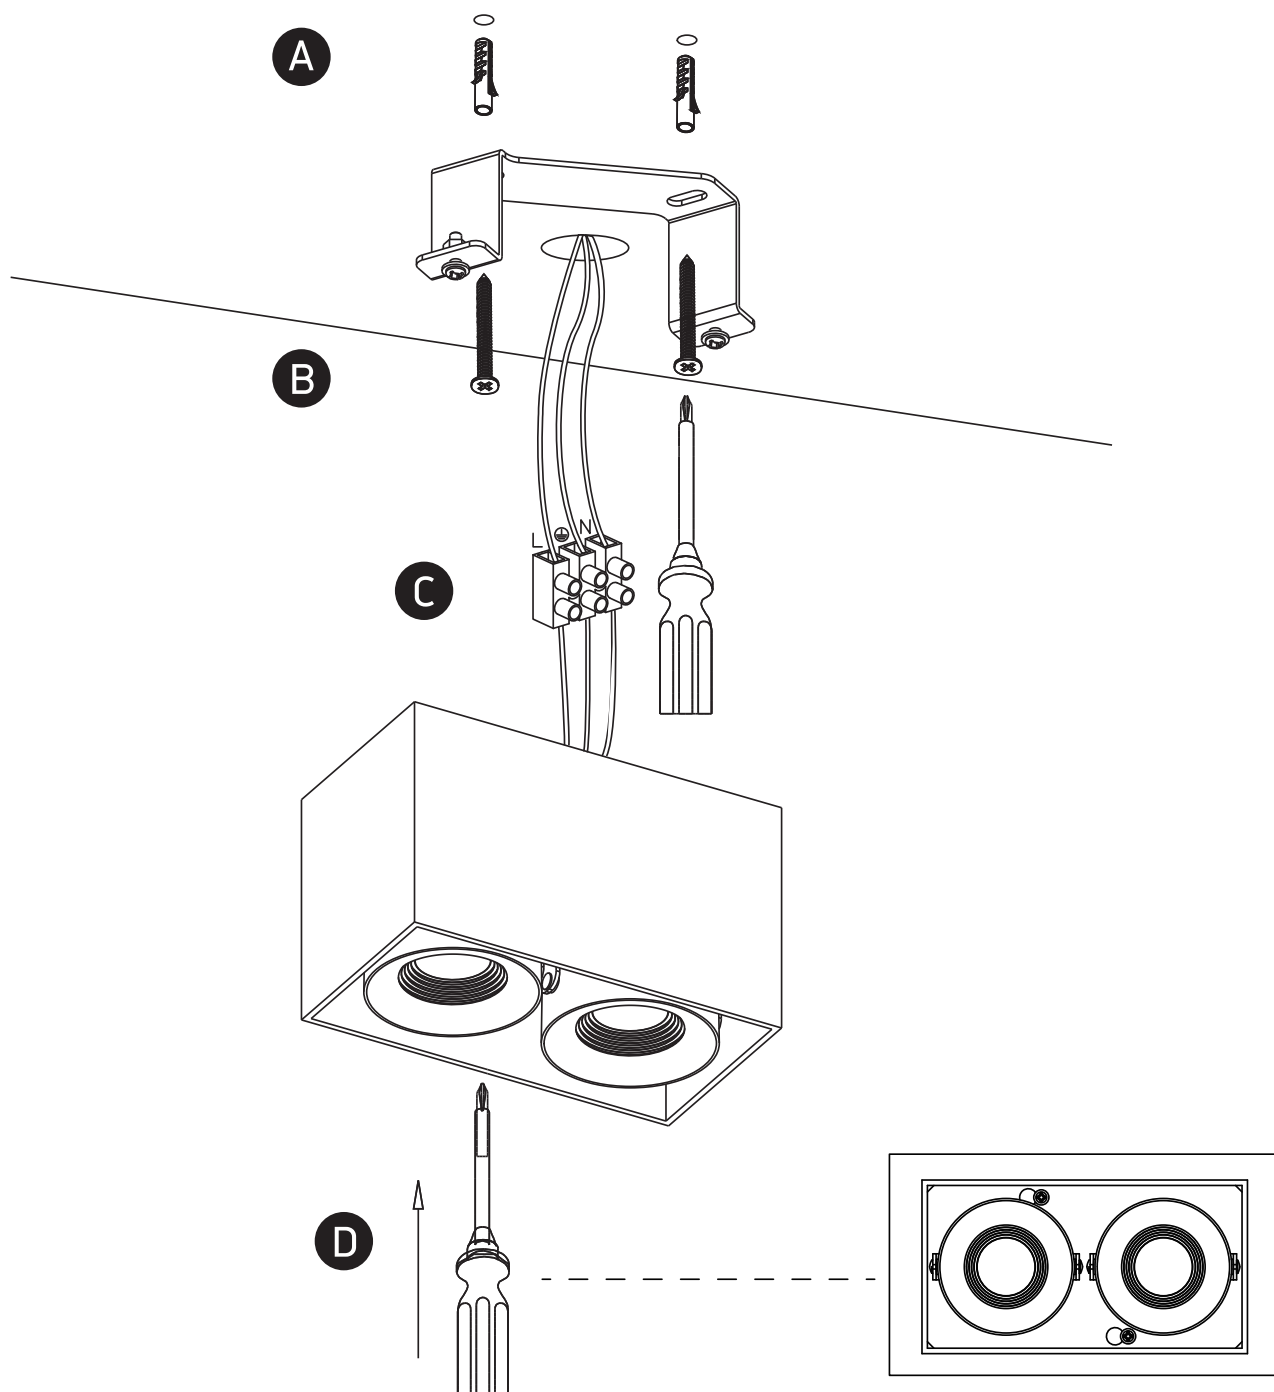

# INSTALLATION MANUAL

12208XA

**ecolight**

ADJUSTABLE

90  
CRI

80mm

150mm

100mm

100-240V | COB LED | 2x8W | IP20 | Aluminium | Adjustable

Complete with 350mA driver.

**one**  
LIGHT