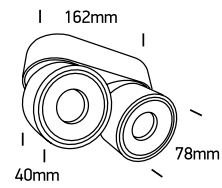

## 12208LA

**LED**  
BUILT IN

ADJUSTABLE

90  
CRI

230V | COB LED | 2x8W | IP20 | Aluminium | Adjustable  
Complete with 700mA driver.

**one**  
LIGHT