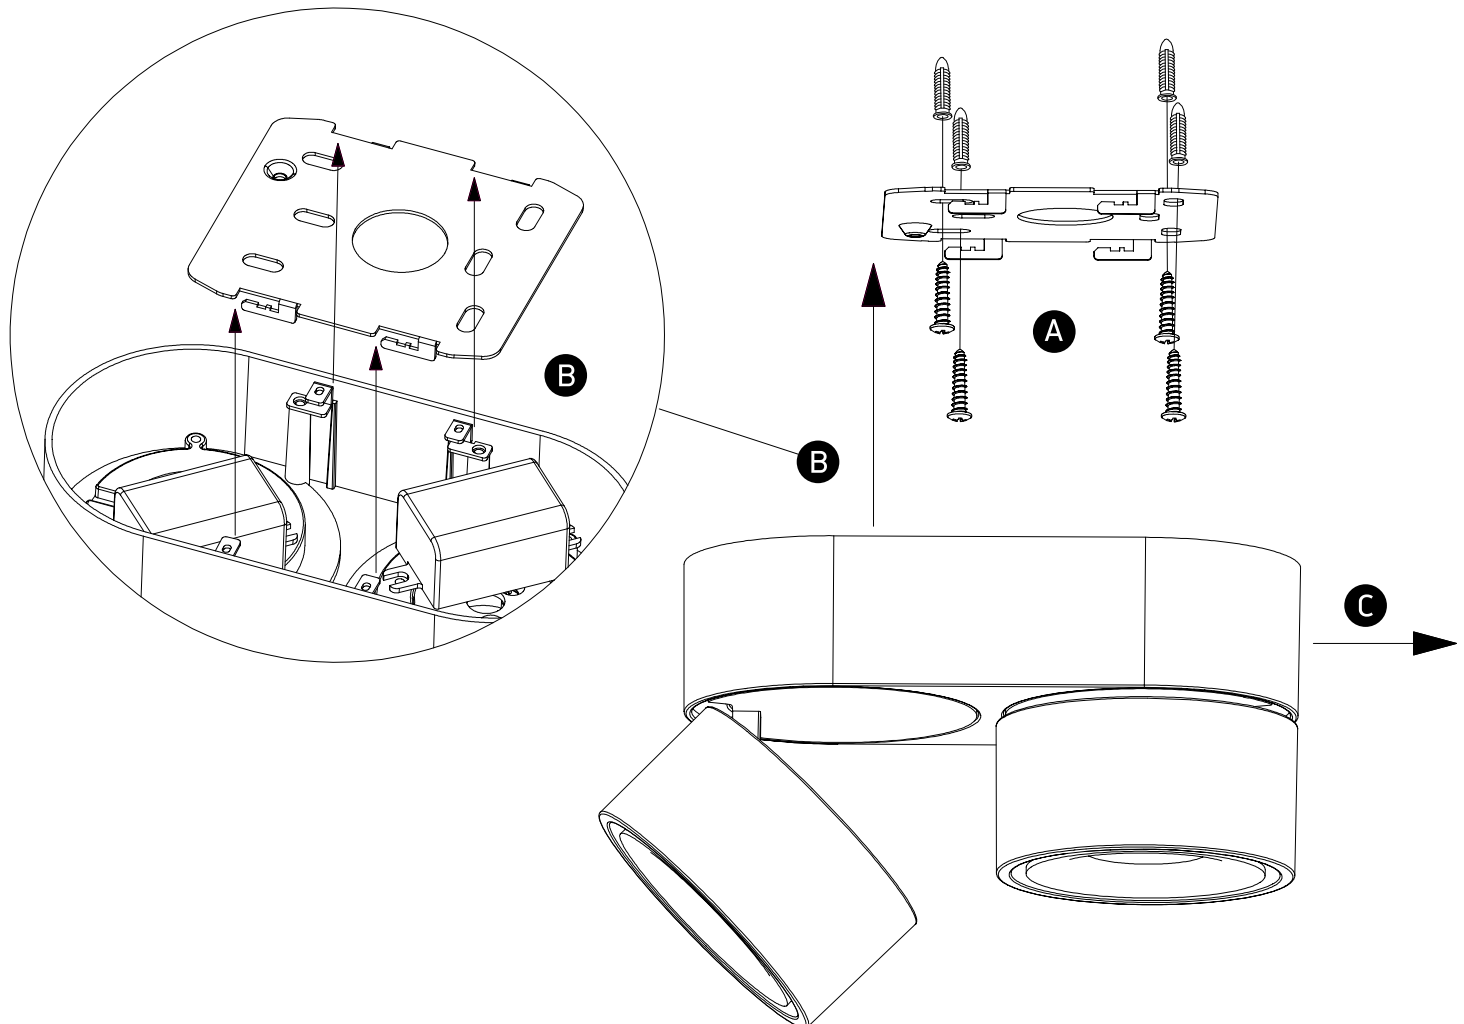

## 12208LA

**LED**  
BUILT IN

ADJUSTABLE

90  
CRI

230V | COB LED | 2x8W | IP20 | Aluminium | Adjustable  
Complete with 700mA driver.

**one**  
LIGHT