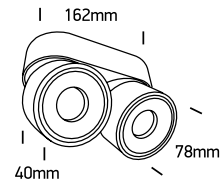

INSTALLATION MANUAL

12208LA

LED
BUILT IN

ADJUSTABLE

90
CRI

CE EAC UK CA

230V | COB LED | 2x8W | IP20 | Aluminium | Adjustable
Complete with 700mA driver.

one
LIGHT