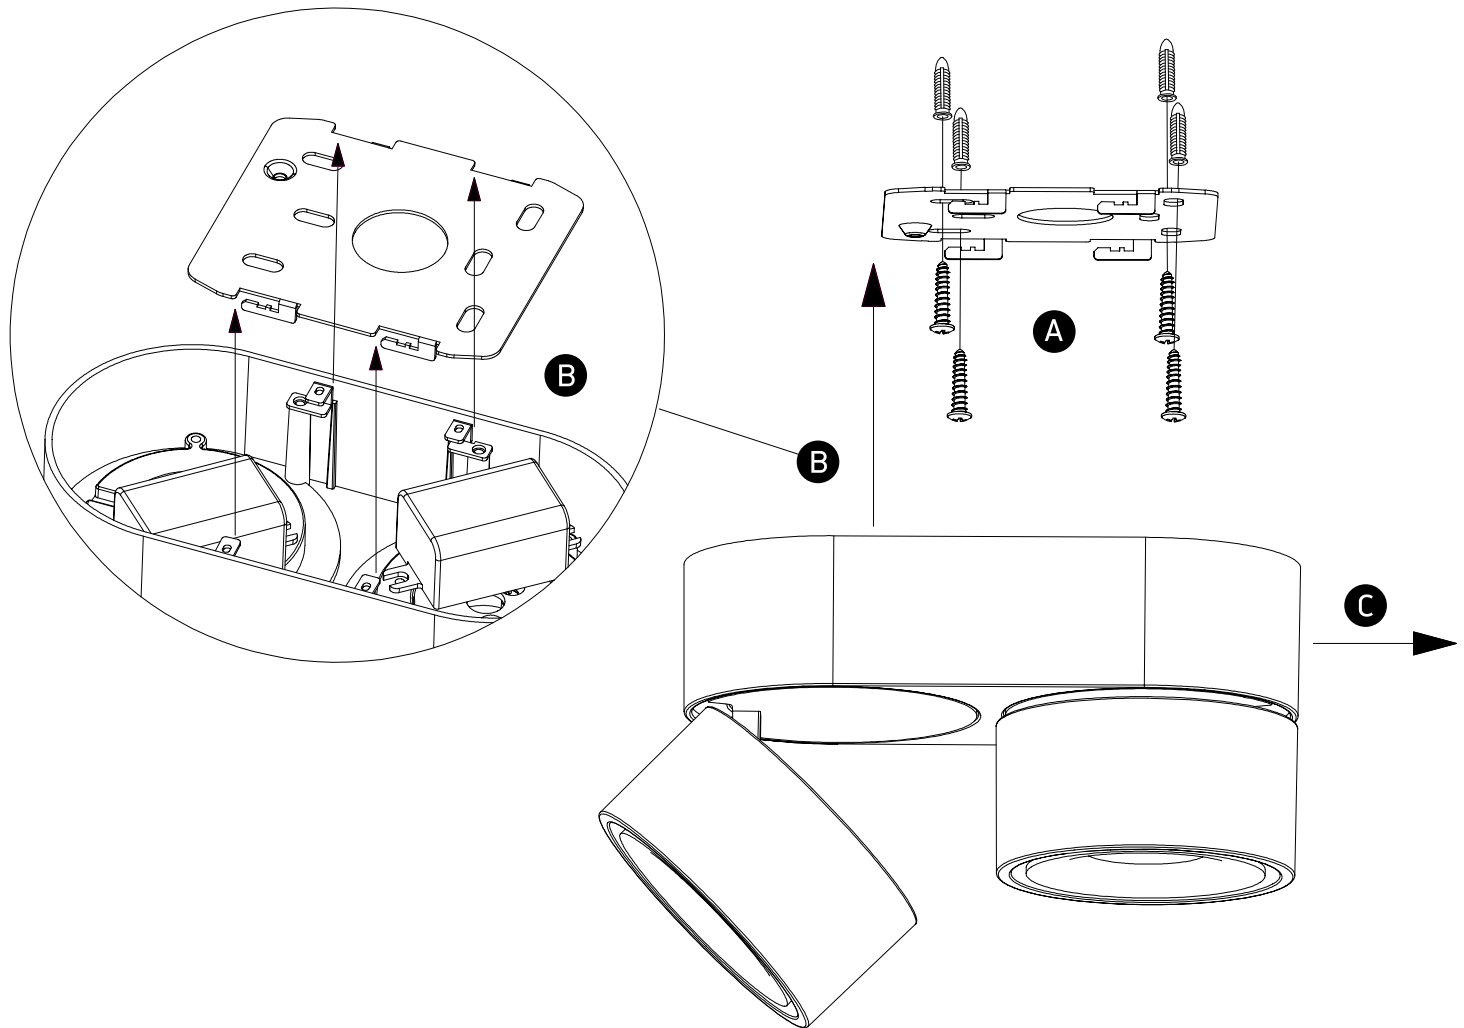

INSTALLATION MANUAL

12208LA

LED
BUILT IN

ADJUSTABLE

90
CRI

CE EAC UK CA

230V | COB LED | 2x8W | IP20 | Aluminium | Adjustable
Complete with 700mA driver.

one
LIGHT

Warnings:

1. Make sure that the product is installed properly before connecting to electricity.
2. Do not cover the fitting.
3. Maintenance and installation should only be carried out by a professional electrician.