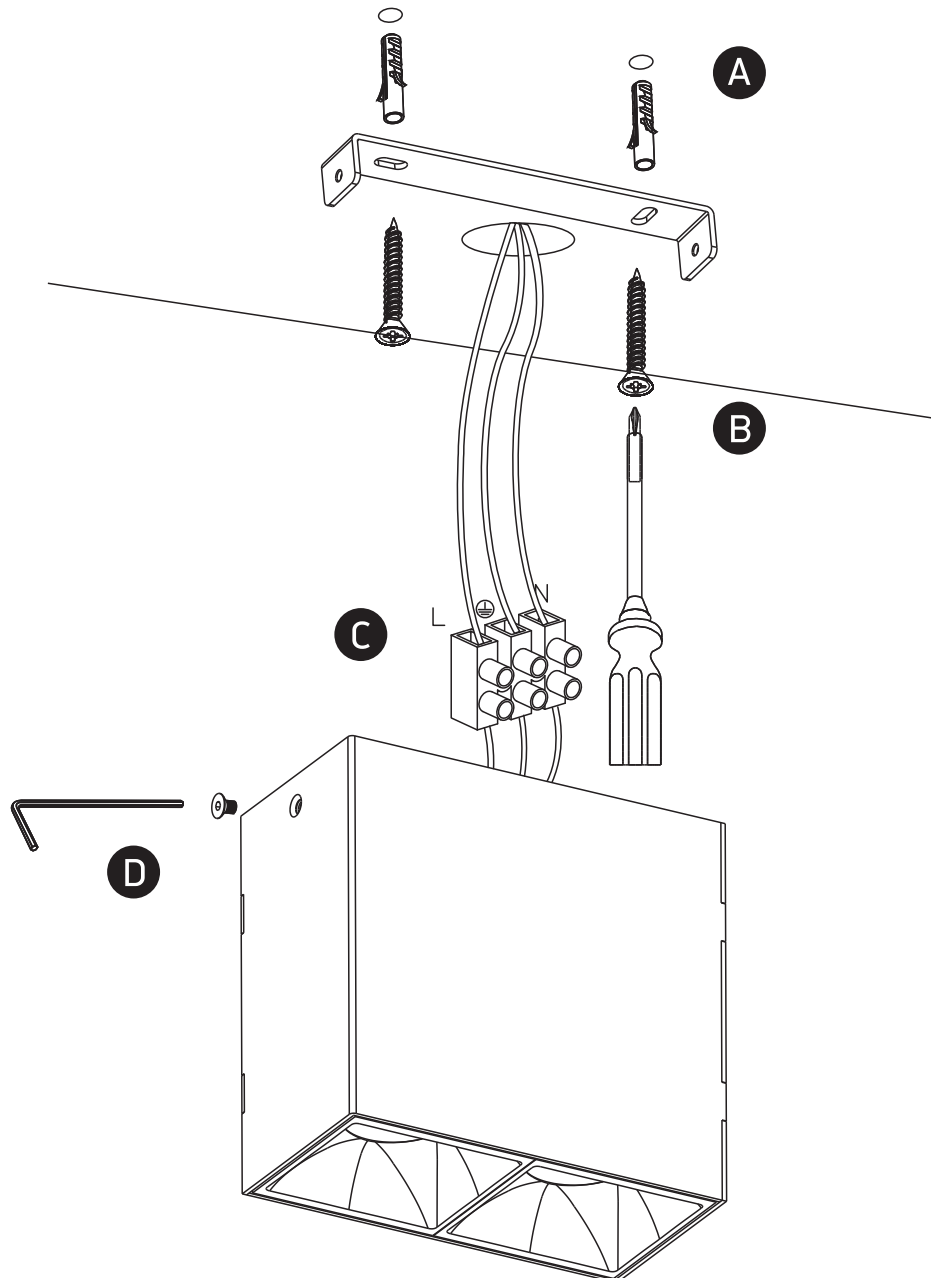

# INSTALLATION MANUAL

12207B

**ecolight**

CE

RoHS  
COMPLIANT

NOT  
DIMMABLE

100-240V | COB LED | 2x7W | IP20 | Aluminium

Complete with driver.

90  
CRI

**one**  
LIGHT