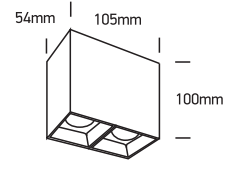

# INSTALLATION MANUAL

12207B

**ecolight**

CE

RoHS  
COMPLIANT

NOT  
DIMMABLE

100-240V | COB LED | 2x7W | IP20 | Aluminium

Complete with driver.