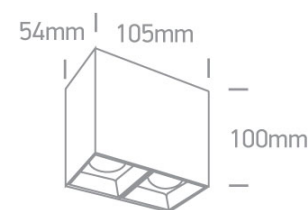

## Dimensions

## Physical Specification

Item Group	13 Wall & Ceiling LED
Family	Surface Shop Square Boxes Aluminium
Order Code	12207B/W/W
Colour	White
Material	Aluminium
Shape	Rectangular
Length	105mm
Width	54mm
Height	100mm
Surface Ceiling	Yes
Indoor	Yes
Adjustable	No

### Illumination Data

Colour Temperature	3000K
Lumen Output	2X550lm
Light Efficiency	78,57lm/W
CRI	90
Beam Angle	36°
Illumination Diagram	

### Packing Info

Box Length	13cm
Box Width	8cm
Box Height	12,5cm
Box Weight	0.729kg
Pcs/Carton	24
Barcode	5291889058335
HS Code	9405413990

Certification & Warranty

Warranty

3 Years

Weee Directive

Yes

switch to  
**one light!**