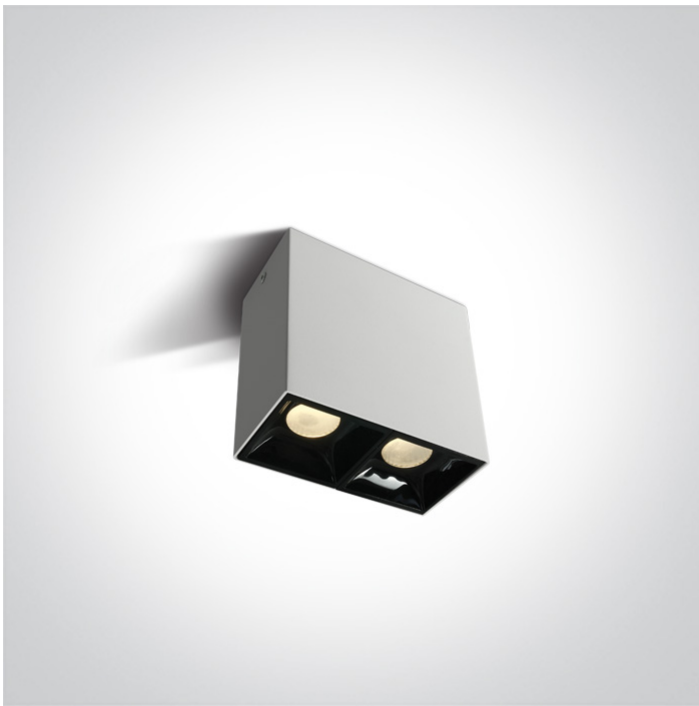

13 Wall &amp; Ceiling LED&gt;Surface Shop Square Boxes Aluminium

12207B/W/W

2x7W COB LED downlight, ideal for residential and commercial illumination.

Complete with non-dimmable LED driver.

Complies with standard EN60598-1 and any other specific standards.

## Physical Specification

Item Group	13 Wall & Ceiling LED
Family	Surface Shop Square Boxes Aluminium
Order Code	12207B/W/W
Colour	White
Material	Aluminium
Shape	Rectangular
Length	105mm
Width	54mm
Height	100mm
Surface Ceiling	Yes
Indoor	Yes
Adjustable	No

Gear	Built In
Fitting + Driver	
Input Voltage	100-240V
50 Hz	Yes
60 Hz	Yes
Safety Class	
Power(Watts)	2x7W
IP Rating	IP20
Light Source	LED built in
Dimmable	No
F Mark	

Fitting	
Input Type	Constant Current
Input Current	350mA
Voltage	35,6V
Power(Watts)	12,5W
IP Rating	IP20
Light Source	LED built in
LED Type	COB
LED Brand	Citizen
LED Number	2

### Illumination Data

Colour Temperature	3000K
Lumen Output	2X550lm
Light Efficiency	78,57lm/W
CRI	90
Beam Angle	36°
Illumination Diagram	