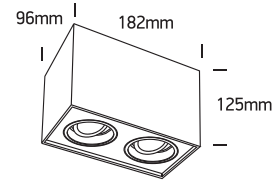

INSTALLATION MANUAL

12205YA

100-240V | MR16 | GU10 | 2x10W | IP20 | Aluminium | Adjustable

Warnings:

1. Make sure that the product is installed properly before connecting to electricity.
2. Do not cover the fitting.
3. Maintenance and installation should only be carried out by a professional electrician.