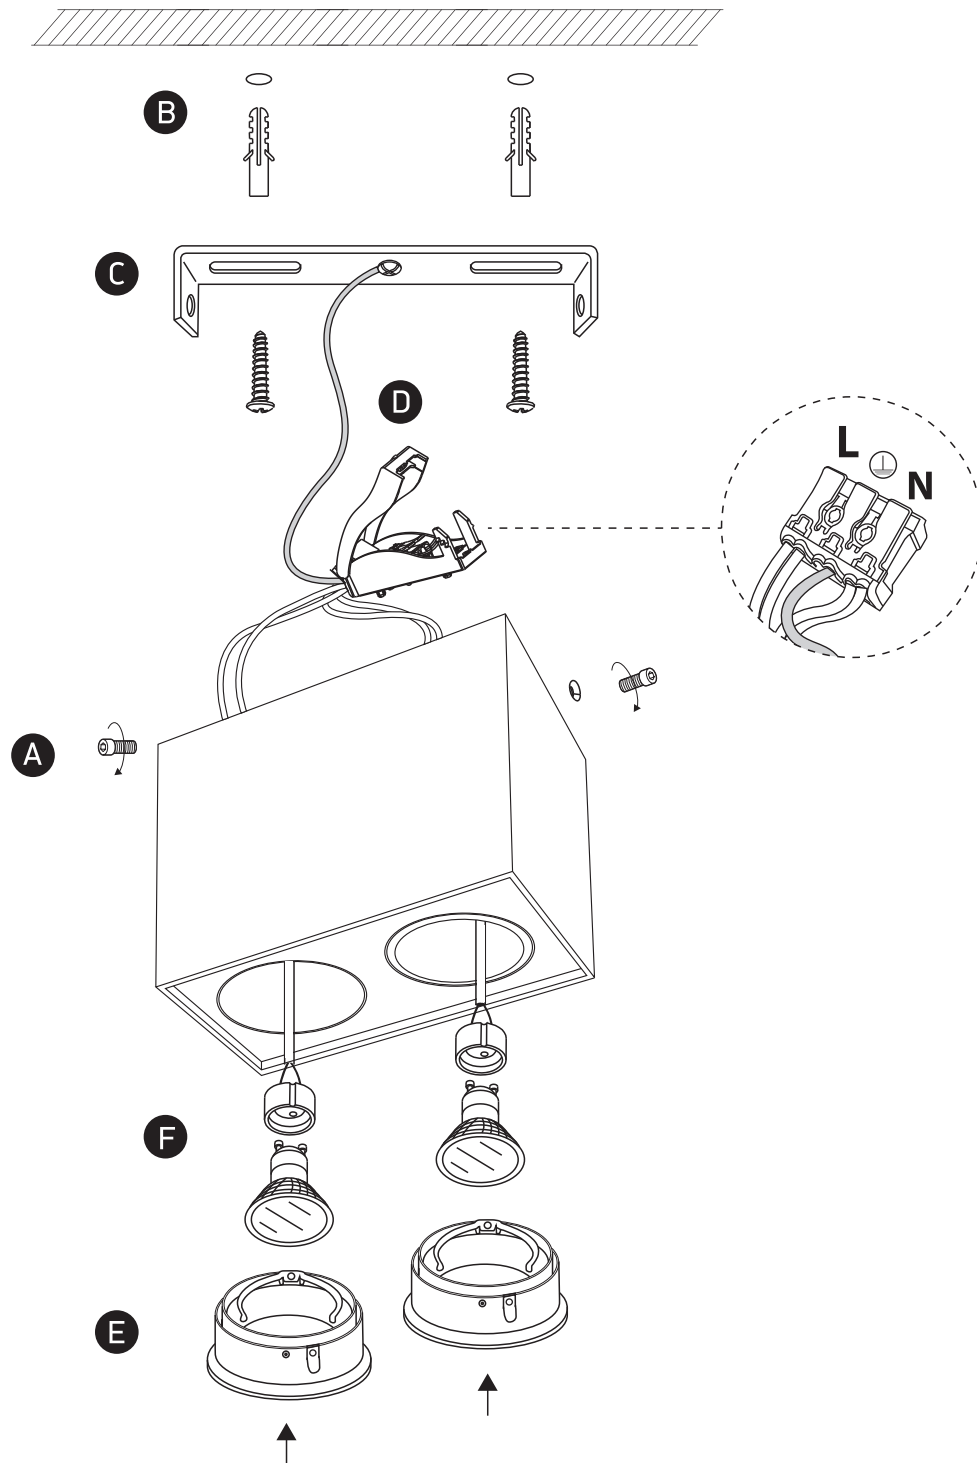

INSTALLATION MANUAL

12205YA

100-240V | MR16 | GU10 | 2x10W | IP20 | Aluminium | Adjustable

Warnings:

1. Make sure that the product is installed properly before connecting to electricity.
2. Do not cover the fitting.
3. Maintenance and installation should only be carried out by a professional electrician.