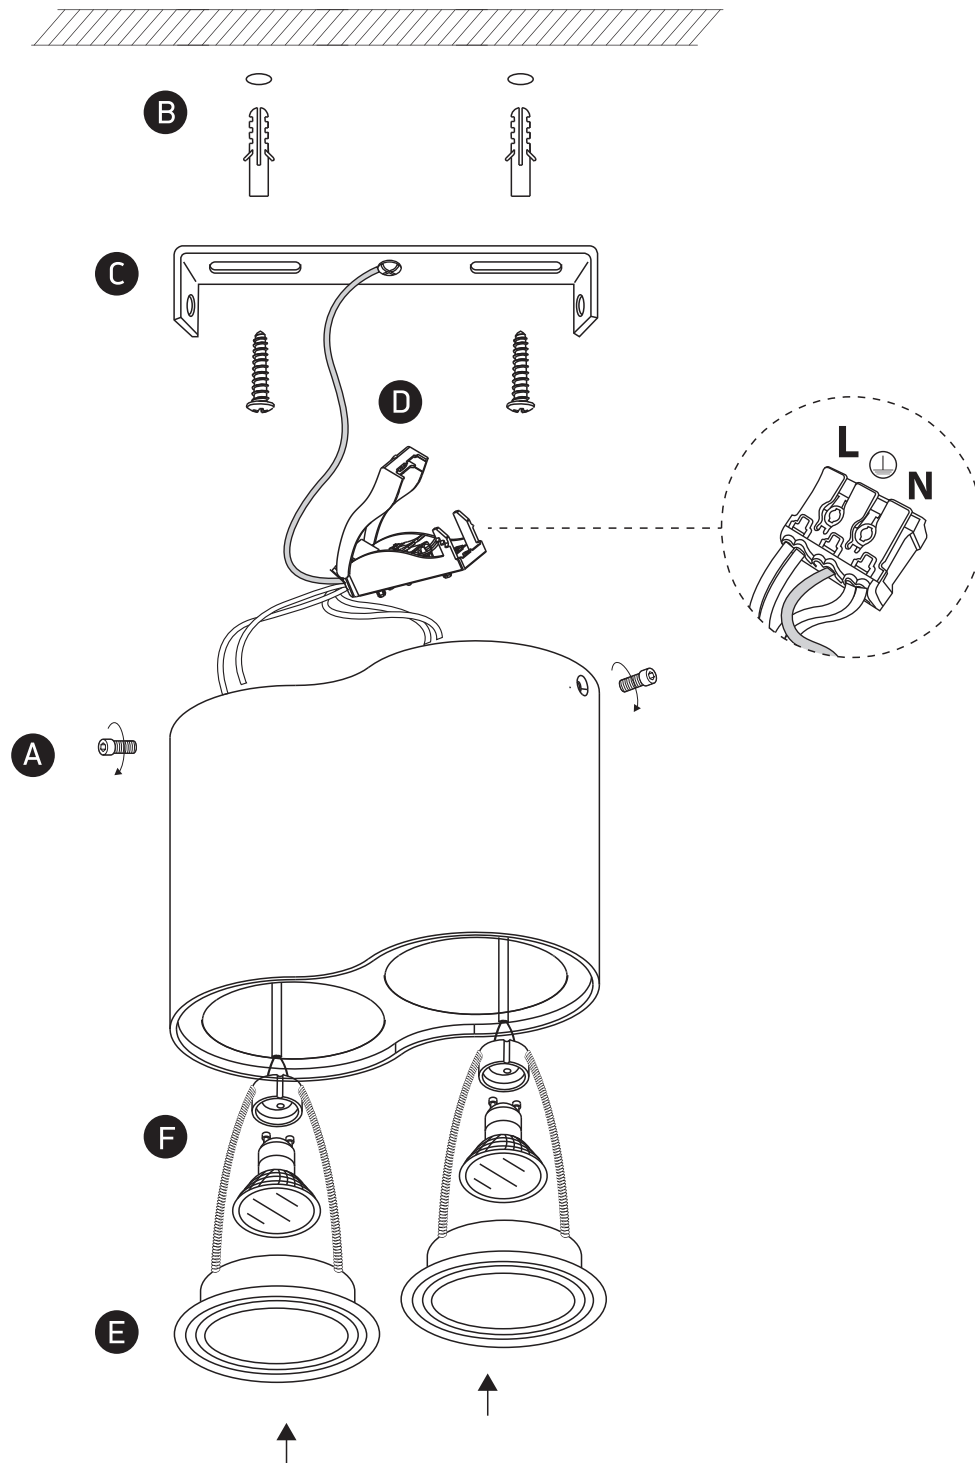

INSTALLATION MANUAL

12205Y

100-240V | MR16 | GU10 | 2x10W | IP20 | Aluminium | Adjustable

Warnings:

1. Make sure that the product is installed properly before connecting to electricity.
2. Do not cover the fitting.
3. Maintenance and installation should only be carried out by a professional electrician.