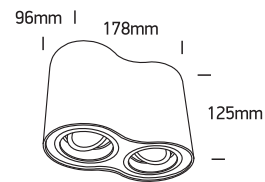

INSTALLATION MANUAL

12205Y

100-240V | MR16 | GU10 | 2x10W | IP20 | Aluminium | Adjustable

Warnings:

1. Make sure that the product is installed properly before connecting to electricity.
2. Do not cover the fitting.
3. Maintenance and installation should only be carried out by a professional electrician.