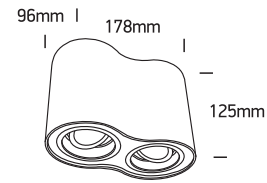

INSTALLATION MANUAL

12205Y

100-240V | MR16 | GU10 | 2x10W | IP20 | Aluminium | Adjustable

Warnings:

1. Make sure that the product is installed properly before connecting to electricity.
2. Do not cover the fitting.
3. Maintenance and installation should only be carried out by a professional electrician.