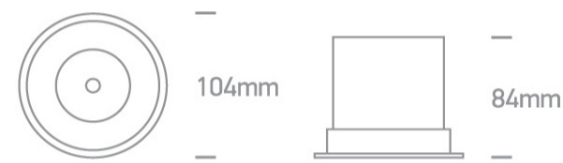

02 Recessed Spots Fixed LED>The COB LED Dark Light Range

10118DC/W/W

18W COB LED Dark light recessed spot with dark chrome reflector.

Requires 500mA driver.

Complies with standard EN60598-1 and any other specific standards.

Downloads

Dimensions

Must be ordered separately

89030C

Physical Specification

Item Group

02 Recessed Spots Fixed LED

Family

Circular

Height	84mm
Diameter	104mm
Cutout Hole Diameter	94mm
Recessed Ceiling	Yes
Depth Required	100mm
Indoor	Yes
Adjustable	No

Electrical Characteristics

Fitting

Input Type	Constant Current
Input Current	500mA
Voltage	35V
Safety Class	
Power(Watts)	17,5W
IP Rating	IP20
Light Source	LED built in
LED Type	COB
LED Brand	Bridgelux
Cable Length	40cm
F Mark	

Illumination Data

Colour Temperature	3000K
Lumen Output	1750lm
Light Efficiency	97,22lm/W
CRI	90
Beam Angle	36°
Illumination Diagram	

Packing Info

Pcs/Carton

30

Barcode

5291889064794

HS Code