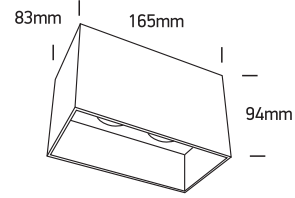

INSTALLATION MANUAL

12205TA

100-240V | MR16 | GU10 | 2x10W | IP20 | Aluminium

Warnings:

1. Make sure that the product is installed properly before connecting to electricity.
2. Do not cover the fitting.
3. Maintenance and installation should only be carried out by a professional electrician.