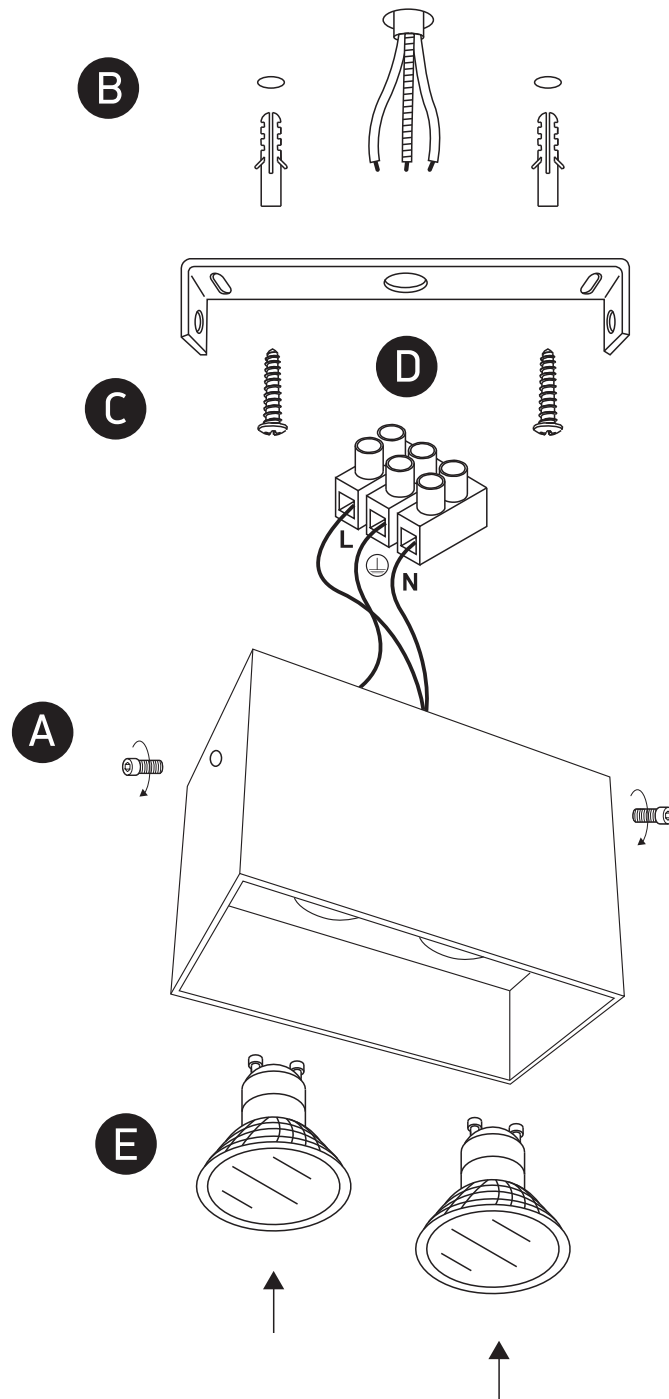

INSTALLATION MANUAL

12205TA

100-240V | MR16 | GU10 | 2x10W | IP20 | Aluminium

Warnings:

1. Make sure that the product is installed properly before connecting to electricity.
2. Do not cover the fitting.
3. Maintenance and installation should only be carried out by a professional electrician.