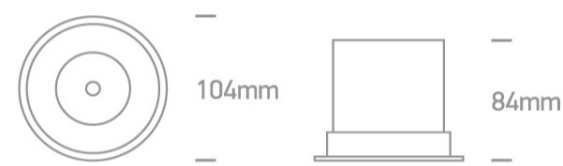

02 Recessed Spots Fixed LED>The COB LED Dark Light Range

10118DC/B/W

18W COB LED Dark light recessed spot with dark chrome reflector.

Requires 500mA driver.

Complies with standard EN60598-1 and any other specific standards.

Downloads

Dimensions

Must be ordered separately

89030C

Physical Specification

Item Group

02 Recessed Spots Fixed LED

Family

Circular

Height	84mm
Diameter	104mm
Cutout Hole Diameter	94mm
Recessed Ceiling	Yes
Depth Required	100mm
Indoor	Yes
Adjustable	No

Electrical Characteristics

Fitting

Input Type	Constant Current
Input Current	500mA
Voltage	35V
Safety Class	
Power(Watts)	17,5W
IP Rating	IP20
Light Source	LED built in
LED Type	COB
LED Brand	Bridgelux
Cable Length	40cm
F Mark	

Illumination Data

Colour Temperature	3000K
Lumen Output	1750lm
Light Efficiency	97,22lm/W
CRI	90
Beam Angle	36°
Illumination Diagram	

Packing Info

Pcs/Carton

30

Barcode

5291889064800

HS Code