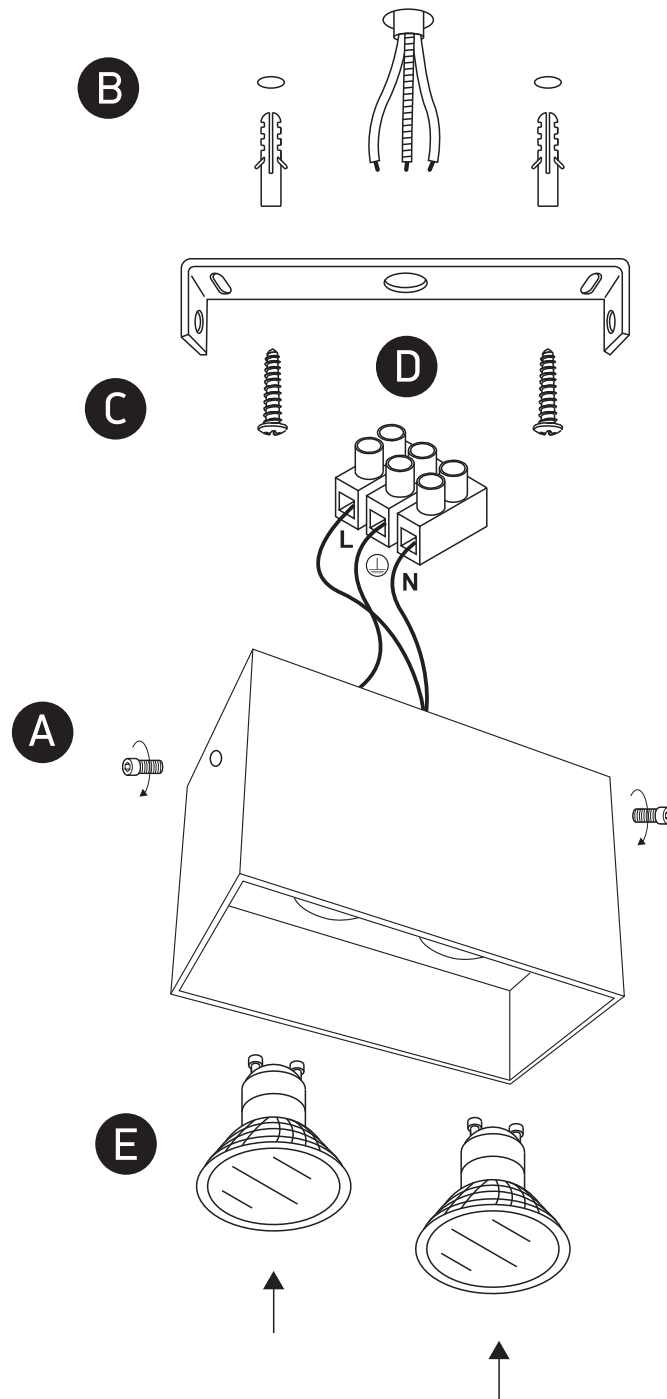

INSTALLATION MANUAL

12205TA

100-240V | MR16 | GU10 | 2x10W | IP20 | Aluminium

Warnings:

1. Make sure that the product is installed properly before connecting to electricity.
2. Do not cover the fitting.
3. Maintenance and installation should only be carried out by a professional electrician.