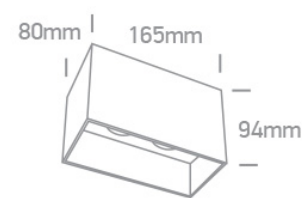

12 Wall & Ceiling>GU10 Decorative Cubes Aluminium

12205TA/B

2x10W MR16 GU10 Ceiling Light.

Complies with standard EN60598-1 and any other specific standards.

Downloads

Dimensions

Physical Specification

Item Group	12 Wall & Ceiling
Family	GU10 Decorative Cubes Aluminium
Order Code	12205TA/B
Colour	Black
Material	Aluminium
Shape	Rectangular
Length	165mm
Width	80mm
Height	94mm
Surface Ceiling	Yes
Indoor	Yes
Adjustable	No

Electrical Characteristics

Gear	No
Fitting + Driver	
Input Voltage	100-240V
50 Hz	Yes
60 Hz	Yes
Safety Class	
Power(Watts)	2x10W
IP Rating	IP20
Light Source	Replaceable lamp
Lamp Holder	GU10
Number of Lamps	2
Dimmable	N/A
F Mark	

Illumination Data

Illumination Diagram

Packing Info

Box Length	17cm
Box Width	8,8cm
Box Height	10cm
Box Weight	0.625kg
Pcs/Carton	20
Barcode	5291889060611
HS Code	9405409900

Certification & Warranty

Warranty