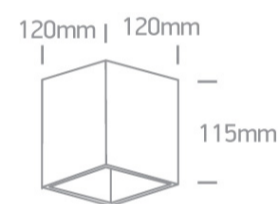

12 Wall & Ceiling > R111 GU10 Ceiling Lights

12144A/W

15W GU10, R111 Ceiling Light.

Complies with standard EN60598-1 and any other specific standards.

Downloads

Dimensions

Physical Specification

Item Group	12 Wall & Ceiling
Family	R111 GU10 Ceiling Lights
Order Code	12144A/W
Colour	White
Material	Aluminium
Shape	Rectangular
Length	120mm
Width	120mm
Height	115mm
Surface Ceiling	Yes
Indoor	Yes
Adjustable	No

Illumination Data

Illumination Diagram

Packing Info

Box Length	12,5cm
Box Width	12,5cm
Box Height	12,5cm
Box Weight	0.565kg
Pcs/Carton	20
Barcode	5291889060666
HS Code	9405409900

Certification & Warranty

Warranty