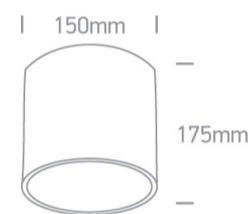

12 Wall & Ceiling > Adjustable Ceiling Lights

12140/G

75w PAR30 E27 Adjustable Ceiling Light.

Complies with standard EN60598-1 and any other specific standards.

Downloads

Dimensions

Gallery

Physical Specification

Material

Die Cast

Shape

Circular

Height

150mm

Diameter	175mm
Surface Ceiling	Yes
Indoor	Yes
Adjustable	2 Directions

Electrical Characteristics