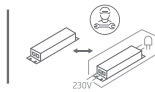

INSTALLATION MANUAL

10115FD

ecodownlight

DARK
LIGHT

80
CRI

92mm

120mm

one
LIGHT

230V | COB LED | 15W | IP20 | Aluminium
Complete with 350mA driver.

Warnings:

1. Make sure that the product is installed properly before connecting to electricity.
2. Do not cover the fitting.
3. Maintenance and installation should only be carried out by a professional electrician.