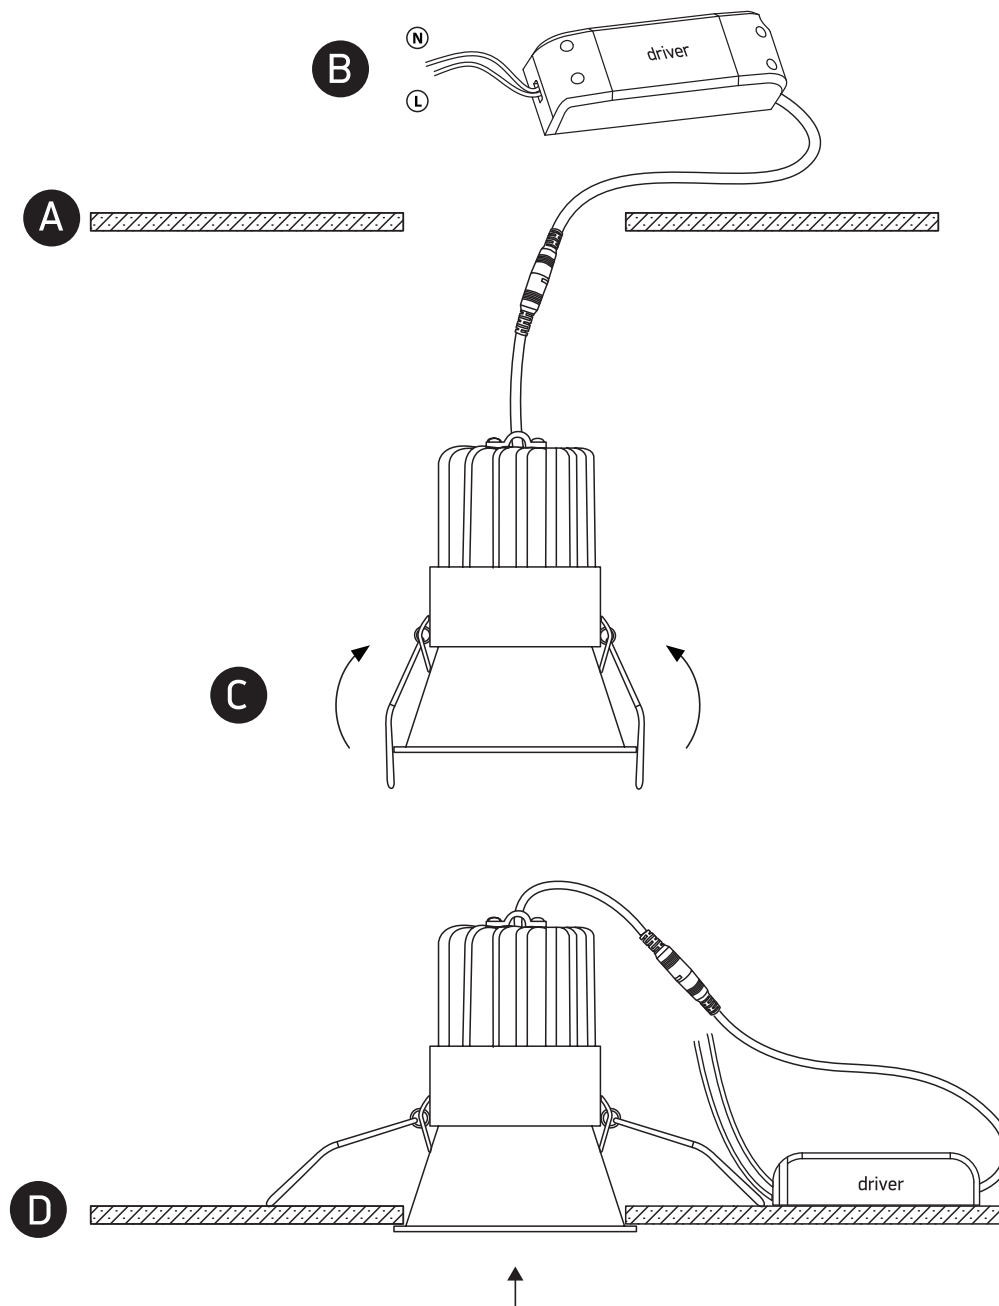

INSTALLATION MANUAL

10115FD

ecodownlight

DARK
LIGHT

80
CRI

92mm

120mm

one
LIGHT

230V | COB LED | 15W | IP20 | Aluminium
Complete with 350mA driver.

Warnings:

1. Make sure that the product is installed properly before connecting to electricity.
2. Do not cover the fitting.
3. Maintenance and installation should only be carried out by a professional electrician.