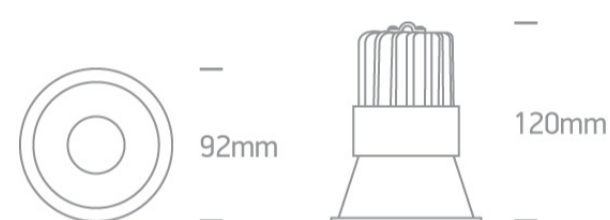

## Dimensions

White

Material

Aluminium

Shape

Circular

Height

120mm

Diameter	92mm
Cutout Hole Diameter	82mm
Recessed Ceiling	Yes
Depth Required	150mm
Indoor	Yes
Adjustable	No