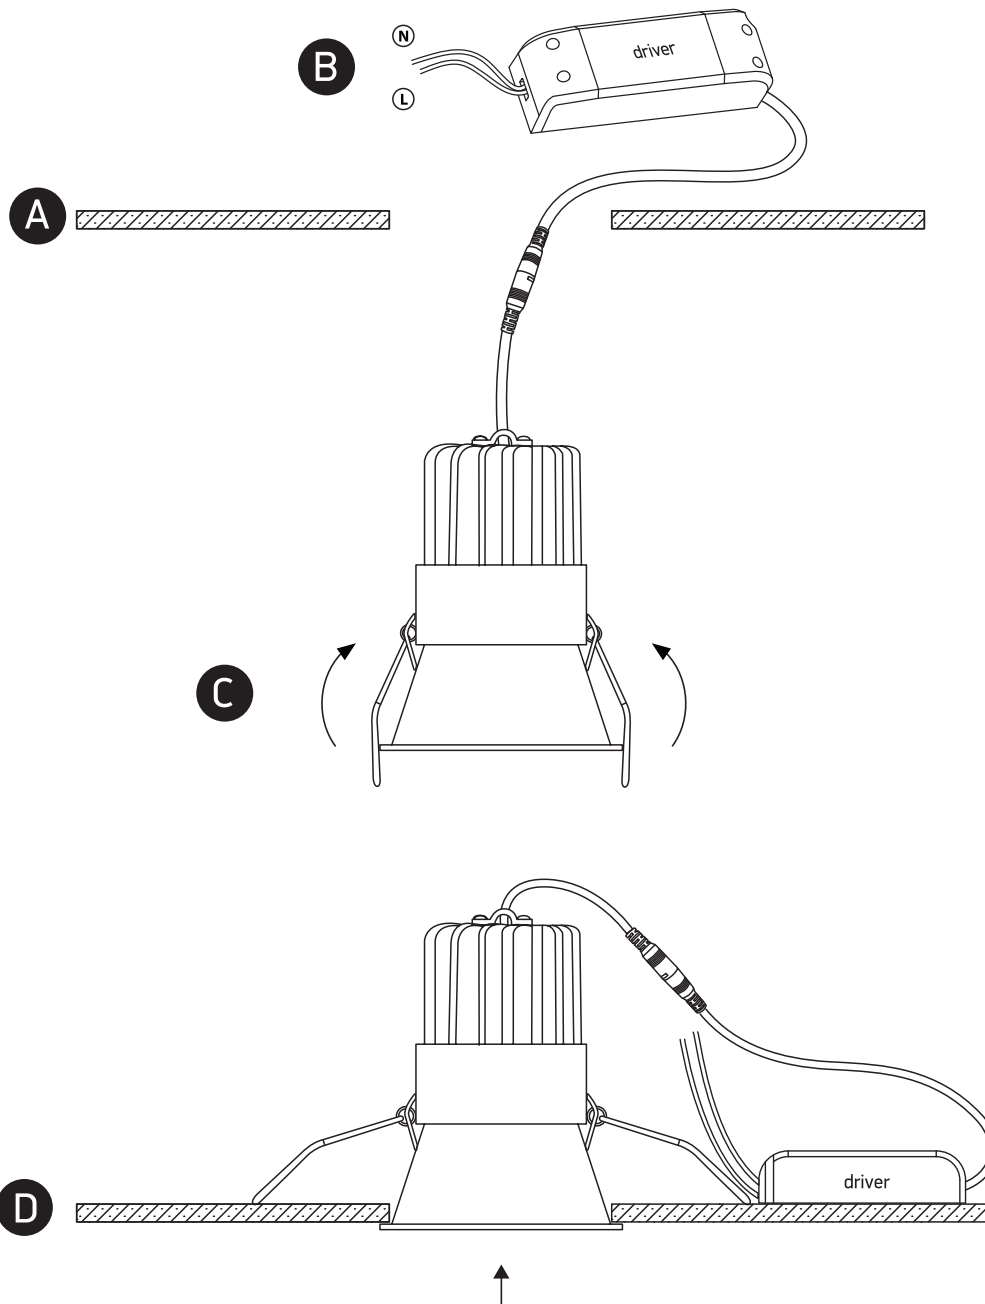

## 10115FD

**eco**downlight

DARK  
LIGHT

80  
CRI

92mm

—

—

120mm

—

**one**  
LIGHT

230V | COB LED | 15W | IP20 | Aluminium  
Complete with 350mA driver.