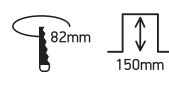

Warnings:

1. Make sure that the product is installed properly before connecting to electricity.
2. Do not cover the fitting.
3. Maintenance and installation should only be carried out by a professional electrician.