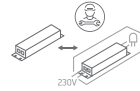

Warnings:

1. Make sure that the product is installed properly before connecting to electricity.
2. Do not cover the fitting.
3. Maintenance and installation should only be carried out by a professional electrician.