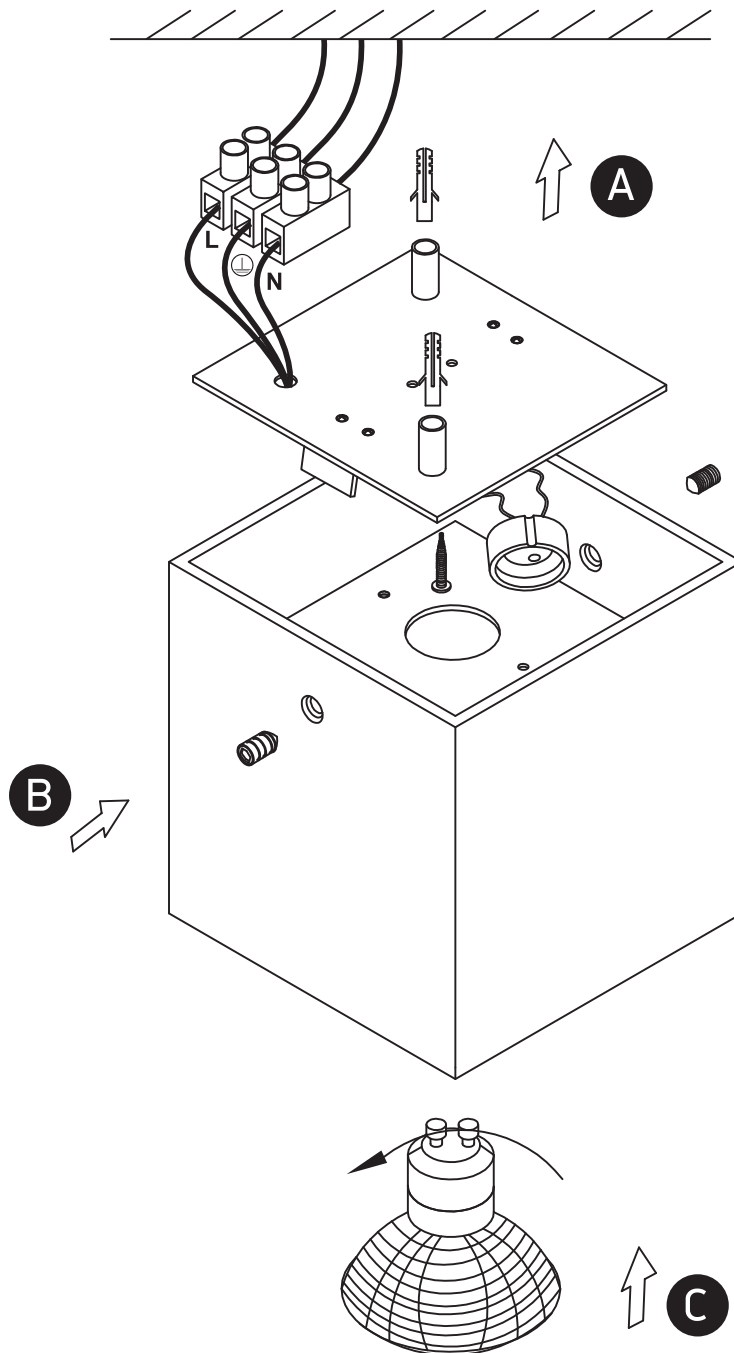

INSTALLATION MANUAL

12134

100-240V | MR16 | GU10 | 50W | IP20 | Natural aluminium

| 80x80mm |

—
90mm
—

one
LIGHT

Warnings:

1. Make sure that the product is installed properly before connecting to electricity.
2. Do not cover the fitting.
3. Maintenance and installation should only be carried out by a professional electrician.