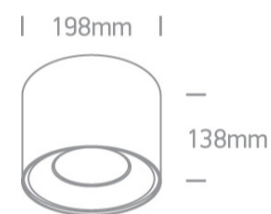

13 Wall & Ceiling LED>The COB LED Indoor Cylinders Aluminium

12130LA/W/W

30W COB LED ceiling downlight, ideal for residential and commercial illumination.

Complete with non-dimmable LED driver.

Complies with standard EN60598-1 and any other specific standards.

Downloads

Dimensions

Physical Specification

Item Group	13 Wall & Ceiling LED
Family	The COB LED Indoor Cylinders Aluminium
Order Code	12130LA/W/W
Colour	White
Material	Aluminium
Shape	Circular
Height	138mm
Diameter	198mm
Surface Wall	Yes
Indoor	Yes
Adjustable	No

Illumination Data

Colour Temperature	3000K
Lumen Output	2500lm
Light Efficiency	83,33lm/W
CRI	80
Beam Angle	50°
Illumination Diagram	

Packing Info

Box Weight	1.000kg
Pcs/Carton	12
Barcode	5291889044925
HS Code	9405409900