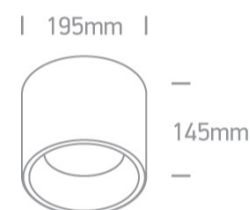

Downloads

Dimensions

Physical Specification

Item Group	13 Wall & Ceiling LED
Family	The SMD Cylinders Aluminium
Order Code	12125LD/W/W
Colour	White
Material	Aluminium
Shape	Circular
Height	145mm
Diameter	195mm
Surface Ceiling	Yes
Indoor	Yes
Adjustable	No

Illumination Data

Colour Temperature	3000K
Lumen Output	2050lm
Light Efficiency	82m/W
CRI	80
Beam Angle	90°
Illumination Diagram	
Dark Light	Yes

Packing Info

Box Weight	0.994kg
Pcs/Carton	18
Barcode	5291889061007
HS Code	9405409900