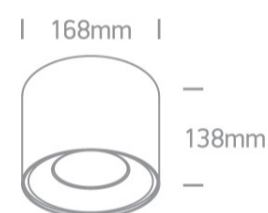

13 Wall &amp; Ceiling LED&gt;The COB LED Indoor Cylinders Aluminium

12125LA/W/W

25W COB LED ceiling downlight, ideal for residential and commercial illumination.

Complete with non-dimmable LED driver.

Complies with standard EN60598-1 and any other specific standards.

## Dimensions

## Physical Specification

Item Group	13 Wall & Ceiling LED
Family	The COB LED Indoor Cylinders Aluminium
Order Code	12125LA/W/W
Colour	White
Material	Aluminium
Shape	Circular
Height	138mm
Diameter	168mm
Surface Wall	Yes
Indoor	Yes
Adjustable	No

#### Illumination Data

Colour Temperature	3000K
Lumen Output	2100lm
Light Efficiency	84lm/W
CRI	80
Beam Angle	50°
Illumination Diagram	