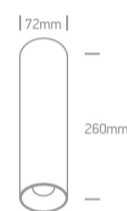

## Dimensions

## Physical Specification

Item Group	13 Wall & Ceiling LED
Family	LED Decorative Cylinders
Order Code	12124D/W/W
Colour	White
Material	Aluminium + Plastic
Shape	Circular
Height	72mm
Diameter	260mm
Surface Ceiling	Yes
Indoor	Yes
Adjustable	No

#### Packing Info

Box Length	8cm
Box Width	8cm
Box Height	26,5cm
Box Weight	0.772kg
Pcs/Carton	18
Barcode	5291889058755
HS Code	9405409900

Certification & Warranty

Warranty

3 Years

Weee Directive

Yes

switch to  
**one light!**