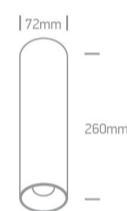

13 Wall & Ceiling LED>LED Decorative Cylinders

12124D/B/W

24W COB LED Cylinder, ideal for residential and commercial illumination.

Complete with non-dimmable LED driver.

Complies with standard EN60598-1 and any other specific standards.

Downloads

Dimensions

Physical Specification

Item Group	13 Wall & Ceiling LED
Family	LED Decorative Cylinders
Order Code	12124D/B/W
Colour	Black
Material	Aluminium + Plastic
Shape	Circular
Height	72mm
Diameter	260mm
Surface Ceiling	Yes
Indoor	Yes
Adjustable	No

Illumination Data

Colour Temperature	3000K
Lumen Output	2000lm
Light Efficiency	83,33lm/W
CRI	80
Beam Angle	45°
Illumination Diagram	

Packing Info

Box Length	8cm
Box Width	8cm
Box Height	26,5cm
Box Weight	0.772kg
Pcs/Carton	18
Barcode	5291889058762
HS Code	9405409900