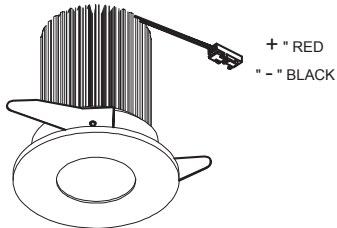

INSTALLATION MANUAL

10113P

ecoLED

100-240V | 15W | IP54 | Natural aluminium

Complete with LED driver

Warnings:

1. Make sure that the product is installed properly before connecting to electricity.
2. Do not cover the fitting.
3. Maintenance and installation should only be carried out by a professional electrician.