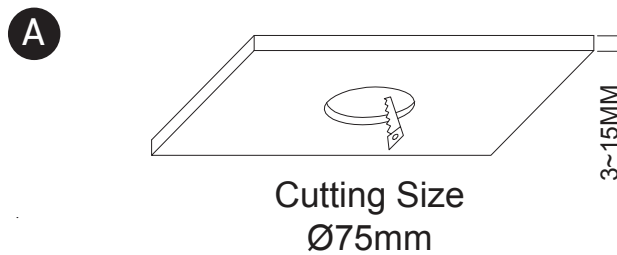

INSTALLATION MANUAL

10113P

ecoLED

100-240V | 15W | IP54 | Natural aluminium

Complete with LED driver

Warnings:

1. Make sure that the product is installed properly before connecting to electricity.
2. Do not cover the fitting.
3. Maintenance and installation should only be carried out by a professional electrician.