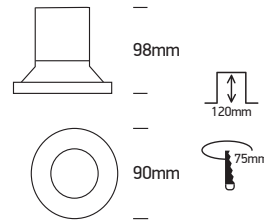

INSTALLATION MANUAL

10113P

ecoLED

100-240V | 15W | IP54 | Natural aluminium

Complete with LED driver

Warnings:

1. Make sure that the product is installed properly before connecting to electricity.
2. Do not cover the fitting.
3. Maintenance and installation should only be carried out by a professional electrician.