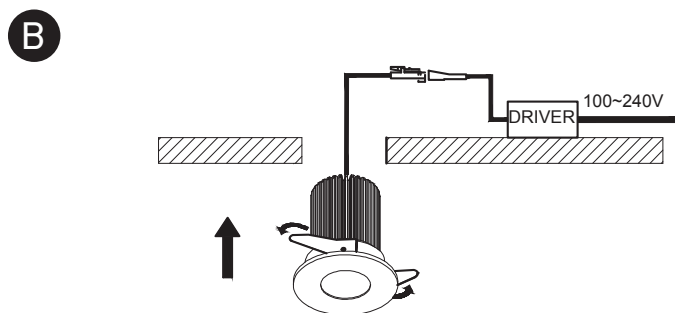

INSTALLATION MANUAL

10113P

ecoLED

100-240V | 15W | IP54 | Natural aluminium

Complete with LED driver

Warnings:

1. Make sure that the product is installed properly before connecting to electricity.
2. Do not cover the fitting.
3. Maintenance and installation should only be carried out by a professional electrician.