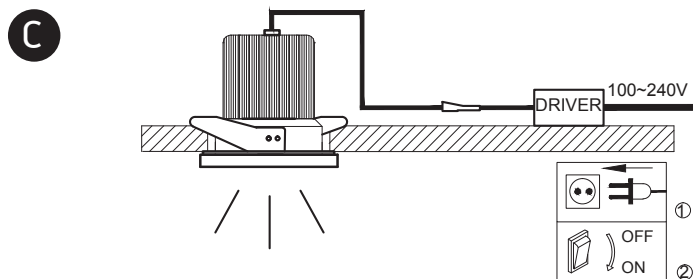

INSTALLATION MANUAL

10113P

ecoLED

100-240V | 15W | IP54 | Natural aluminium

Complete with LED driver

Warnings:

1. Make sure that the product is installed properly before connecting to electricity.
2. Do not cover the fitting.
3. Maintenance and installation should only be carried out by a professional electrician.