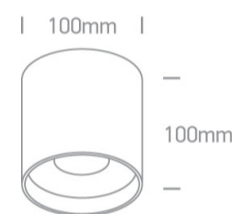

## Dimensions

## Physical Specification

Item Group	13 Wall & Ceiling LED
Family	LED Fashion Cylinders
Order Code	12122C/W/W
Colour	White
Material	Die Cast
Shape	Circular
Height	100mm
Diameter	100mm
Surface Ceiling	Yes
Indoor	Yes
Adjustable	No

#### Illumination Data

Colour Temperature	3000K
Lumen Output	1500lm
Light Efficiency	68,18lm/W
CRI	90
Beam Angle	38°
Illumination Diagram	

#### Packing Info

Box Length	14,5cm
Box Width	14cm
Box Height	11cm
Box Weight	0.655kg
Pcs/Carton	20
Barcode	5291889059387
HS Code	9405413990

Certification & Warranty

Warranty

3 Years

Weee Directive

Yes

switch to  
**one light!**