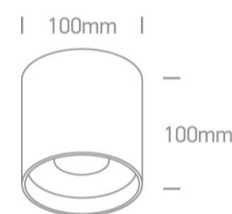

13 Wall & Ceiling LED>LED Fashion Cylinders

12122C/B/W

22W COB LED Cylinder, ideal for residential and commercial illumination.

Complete with non-dimmable LED driver.

Complies with standard EN60598-1 and any other specific standards.

Downloads

Dimensions

Physical Specification

Item Group	13 Wall & Ceiling LED
Family	LED Fashion Cylinders
Order Code	12122C/B/W
Colour	Black
Material	Die Cast
Shape	Circular
Height	100mm
Diameter	100mm
Surface Ceiling	Yes
Indoor	Yes
Adjustable	No

Illumination Data

Colour Temperature	3000K
Lumen Output	1500lm
Light Efficiency	68,18lm/W
CRI	90
Beam Angle	38°
Illumination Diagram	

Packing Info

Box Length	14,5cm
Box Width	14cm
Box Height	11cm
Box Weight	0.655kg
Pcs/Carton	20
Barcode	5291889059370
HS Code	9405413990