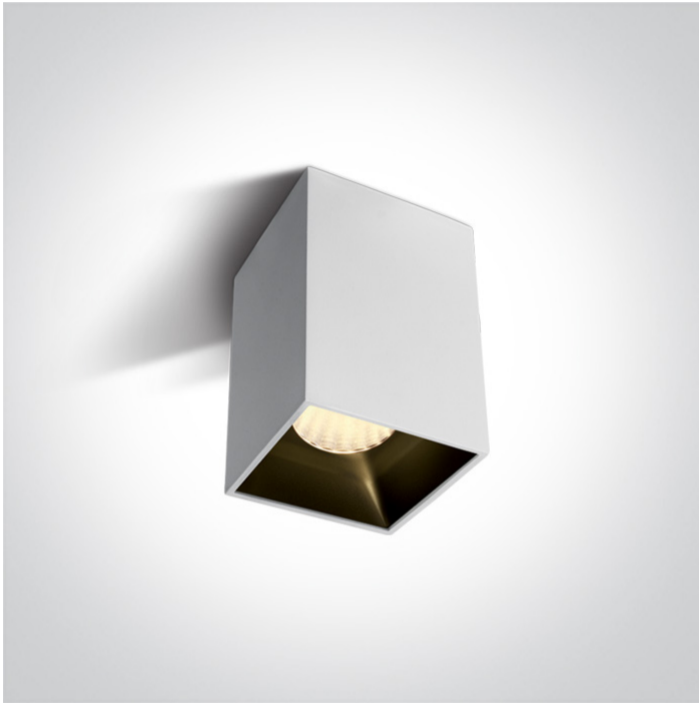

## 13 Wall & Ceiling LED>The Retro Dark Light Cubes

# 12120ZA/W/W

20W COB LED rectangular downlight, ideal for residential and commercial illumination.

Supplied with Black & Brass reflectors.

Complete with non-dimmable LED driver.

Complies with standard EN60598-1 and any other specific standards.

### Physical Specification

Item Group	13 Wall & Ceiling LED
Family	The Retro Dark Light Cubes
Order Code	12120ZA/W/W
Colour	White
Material	Die Cast + Plastic
Shape	Rectangular
Length	94mm

Width	94mm
Height	110mm
Surface Ceiling	Yes
Indoor	Yes
Adjustable	No