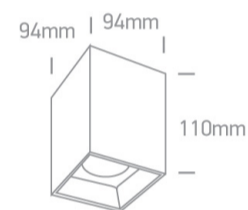

### Dimensions

### Physical Specification

Item Group	13 Wall & Ceiling LED
Family	The Retro Dark Light Cubes
Order Code	12120ZA/W/W
Colour	White
Material	Die Cast + Plastic
Shape	Rectangular
Length	94mm

Width	94mm
Height	110mm
Surface Ceiling	Yes
Indoor	Yes
Adjustable	No