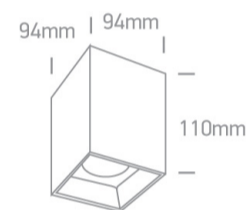

Complies with standard EN60598-1 and any other specific standards.

Downloads

Dimensions

Gallery

Physical Specification

Item Group

13 Wall & Ceiling LED

Family

Rectangular

Length

94mm

Width	94mm
Height	110mm
Surface Ceiling	Yes
Indoor	Yes
Adjustable	No

Electrical Characteristics

Gear	Built In
Fitting + Driver	
Input Voltage	220-240V
50 Hz	Yes
60 Hz	Yes
Safety Class	
Power(Watts)	20W
IP Rating	IP20
Light Source	LED built in
Dimmable	No
F Mark	

Illumination Data

Colour Temperature	3000K
Lumen Output	1600lm
Light Efficiency	80lm/W
CRI	80
Beam Angle	45°
Illumination Diagram	
Dark Light	Yes

Packing Info

Box Length	10,5cm
Box Width	10,5cm
Box Height	17,5cm
Box Weight	0.595kg
Pcs/Carton	24
Barcode	5291889059103