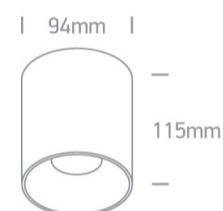

### Dimensions

White

Material

Die Cast + Plastic

Shape

Circular

Height

115mm

Diameter	94mm
Surface Ceiling	Yes
Indoor	Yes
Adjustable	No

#### Packing Info

Box Length	10,5cm
Box Width	10,5cm
Box Height	17,5cm
Box Weight	0.583kg
Pcs/Carton	24
Barcode	5291889059073
HS Code	9405409900

Certification & Warranty

Warranty

3 Years

Weee Directive

Yes

switch to  
**one light!**