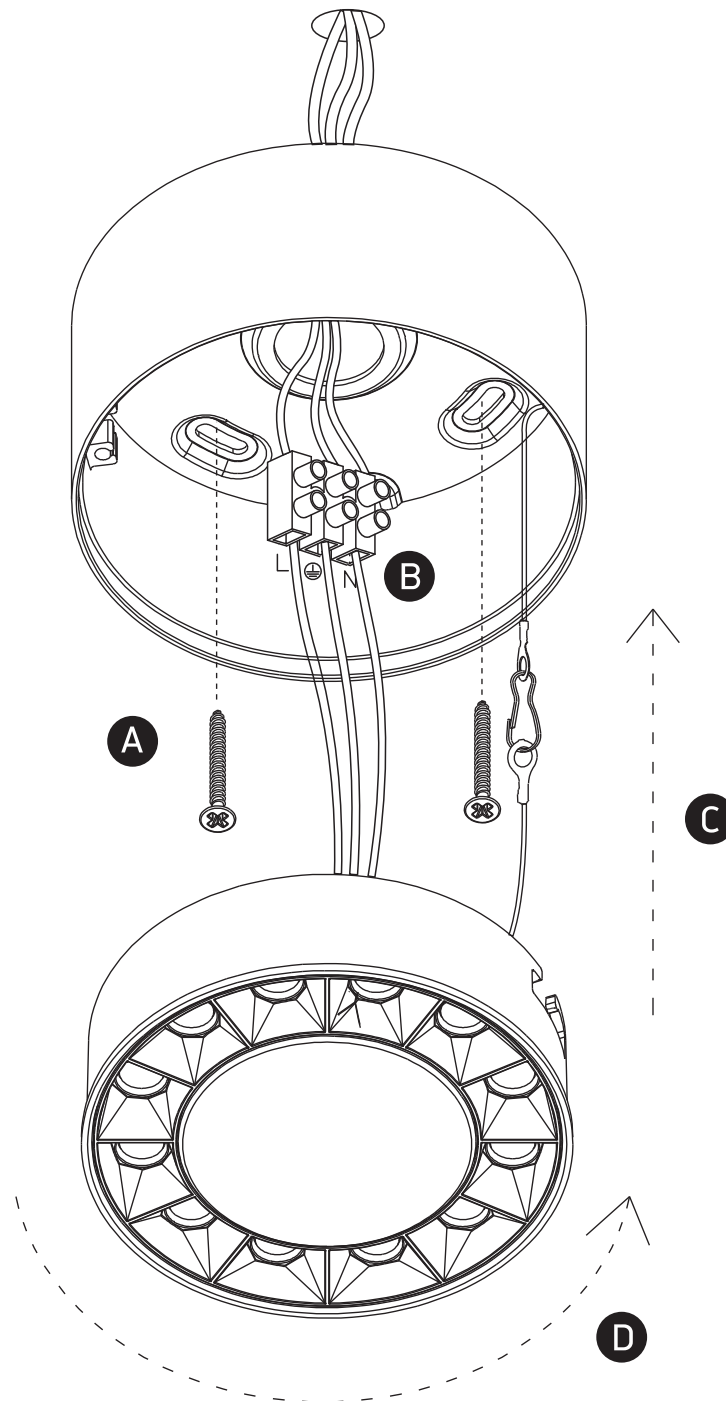

INSTALLATION MANUAL

12120X

LED
BUILT IN

**DARK
LIGHT**

**90
CRI**

**CE ENEC UK
CA**

**RoHS
COMPLIANT**

116mm

58mm

one
LIGHT

230V | SMD 3030 | 12W | IP20 | Aluminium
Complete with 450mA driver.

Warnings:

1. Make sure that the product is installed properly before connecting to electricity.
2. Do not cover the fitting.
3. Maintenance and installation should only be carried out by a professional electrician.