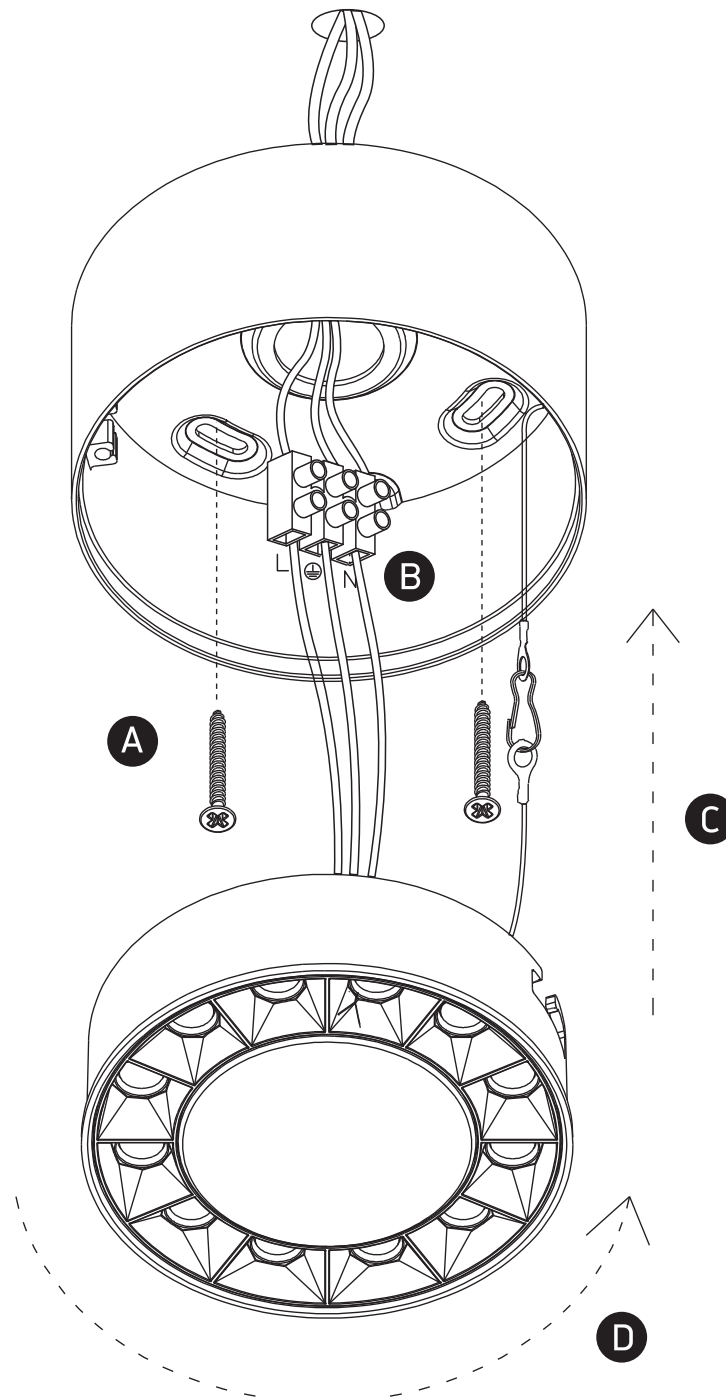

INSTALLATION MANUAL

12120X

LED
BUILT IN

**DARK
LIGHT**

**90
CRI**

CE EAC UK CA

**RoHS
COMPLIANT**

116mm

58mm

one
LIGHT

230V | SMD 3030 | 12W | IP20 | Aluminium
Complete with 450mA driver.

Warnings:

1. Make sure that the product is installed properly before connecting to electricity.
2. Do not cover the fitting.
3. Maintenance and installation should only be carried out by a professional electrician.