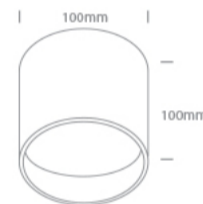

Downloads

Dimensions

Accessories

050300B/BS

050300B/W

050300BH/B

0750B/15

0750B/24

Black

Material

Die Cast

Shape

Circular

Height	100mm
Diameter	100mm
Surface Ceiling	Yes
Indoor	Yes
Adjustable	No

Electrical Characteristics

Gear	Built In
Fitting + Driver	
Input Voltage	220-240V
50 Hz	Yes
60 Hz	Yes
Safety Class	
Power(Watts)	20W
IP Rating	IP20
Light Source	LED built in
Dimmable	No

Illumination Data

Colour Temperature	3000K
Lumen Output	2400lm
Light Efficiency	120lm/W
CRI	90
Beam Angle	38°
Illumination Diagram	
Dark Light	Yes

Packing Info

Pcs/Carton	10
Barcode	5291889076582
HS Code	9405413990