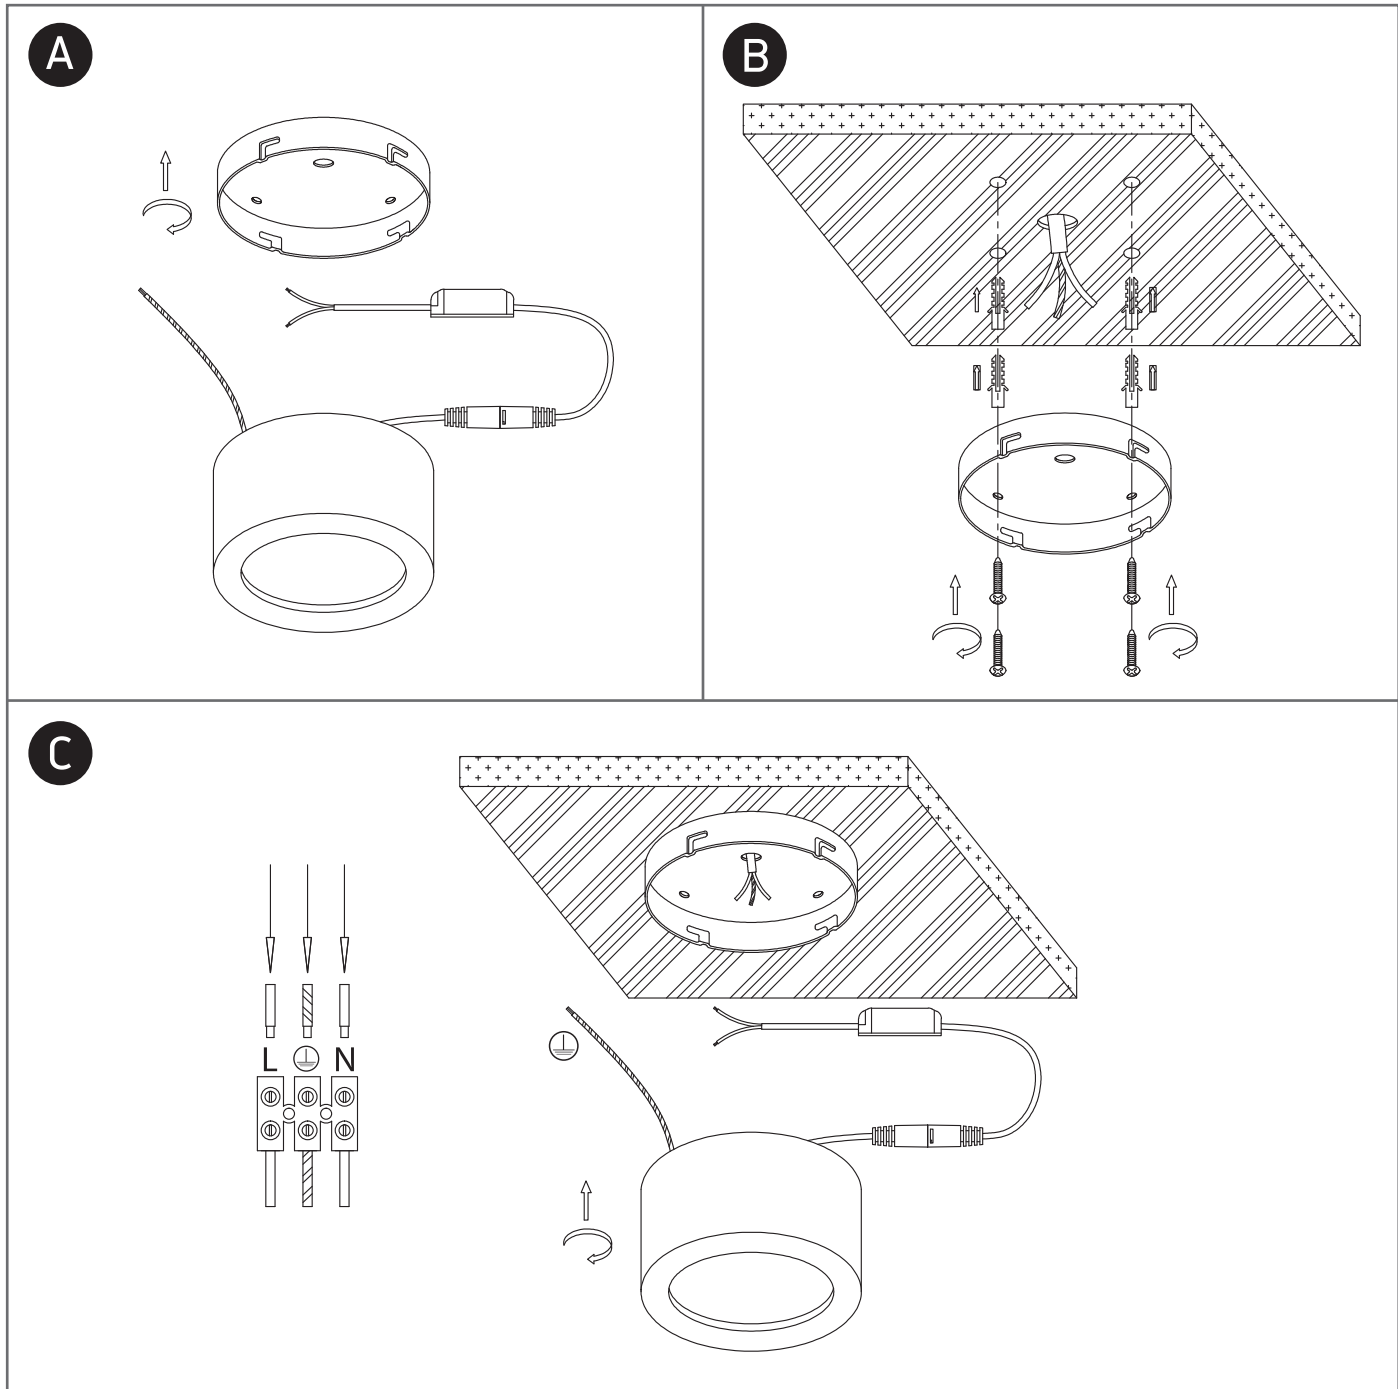

INSTALLATION MANUAL

12116FD

ecolight

**DARK
LIGHT**

one
LIGHT

230V | SMD 2835 | 16W | IP20 | Die cast

Complete with driver.

**80
CRI**

Warnings:

1. Make sure that the product is installed properly before connecting to electricity.
2. Do not cover the fitting.
3. Maintenance and installation should only be carried out by a professional electrician.