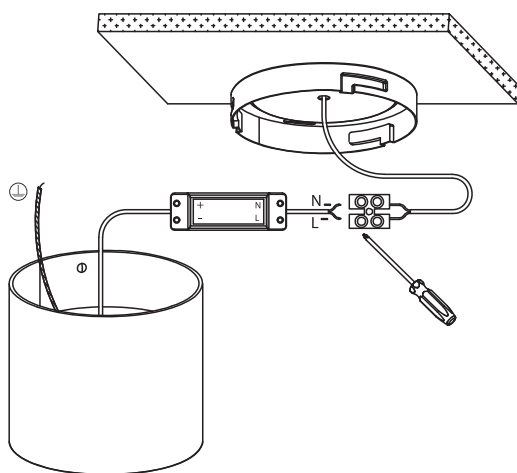

INSTALLATION MANUAL

12107LD, 12115LD, 12125LD

ecolight**DARK
LIGHT****80
CRI**

Complete with driver.

12107LD: 230V | SMD 2835 | 7W | IP20 | Aluminium**12115LD:** 230V | SMD 2835 | 15W | IP20 | Aluminium**12125LD:** 230V | SMD 2835 | 25W | IP20 | Aluminium

100mm

125mm

145mm

95mm

150mm

195mm

one
LIGHT**A****B****C****D****Warnings:**

1. Make sure that the product is installed properly before connecting to electricity.
2. Do not cover the fitting.
3. Maintenance and installation should only be carried out by a professional electrician.