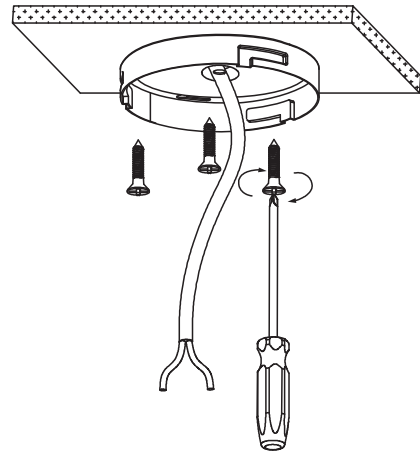

INSTALLATION MANUAL

12107LD, 12115LD, 12125LD

ecolight**DARK
LIGHT****80
CRI**

Complete with driver.

12107LD: 230V | SMD 2835 | 7W | IP20 | Aluminium**12115LD:** 230V | SMD 2835 | 15W | IP20 | Aluminium**12125LD:** 230V | SMD 2835 | 25W | IP20 | Aluminium

100mm

125mm

145mm

95mm

150mm

195mm

one
LIGHT**A****B****C****D****Warnings:**

1. Make sure that the product is installed properly before connecting to electricity.
2. Do not cover the fitting.
3. Maintenance and installation should only be carried out by a professional electrician.