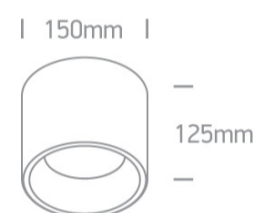

Downloads

Dimensions

Physical Specification

Item Group	13 Wall & Ceiling LED
Family	The SMD Cylinders Aluminium
Order Code	12115LD/W/W
Colour	White
Material	Aluminium
Shape	Circular
Height	125mm
Diameter	150mm
Surface Ceiling	Yes
Indoor	Yes
Adjustable	No

Illumination Data

Colour Temperature	3000K
Lumen Output	1280lm
Light Efficiency	85,33lm/W
CRI	80
Beam Angle	90°
Illumination Diagram	
Dark Light	Yes

Packing Info

Box Weight	0.738kg
Pcs/Carton	18
Barcode	5291889060994
HS Code	9405409900