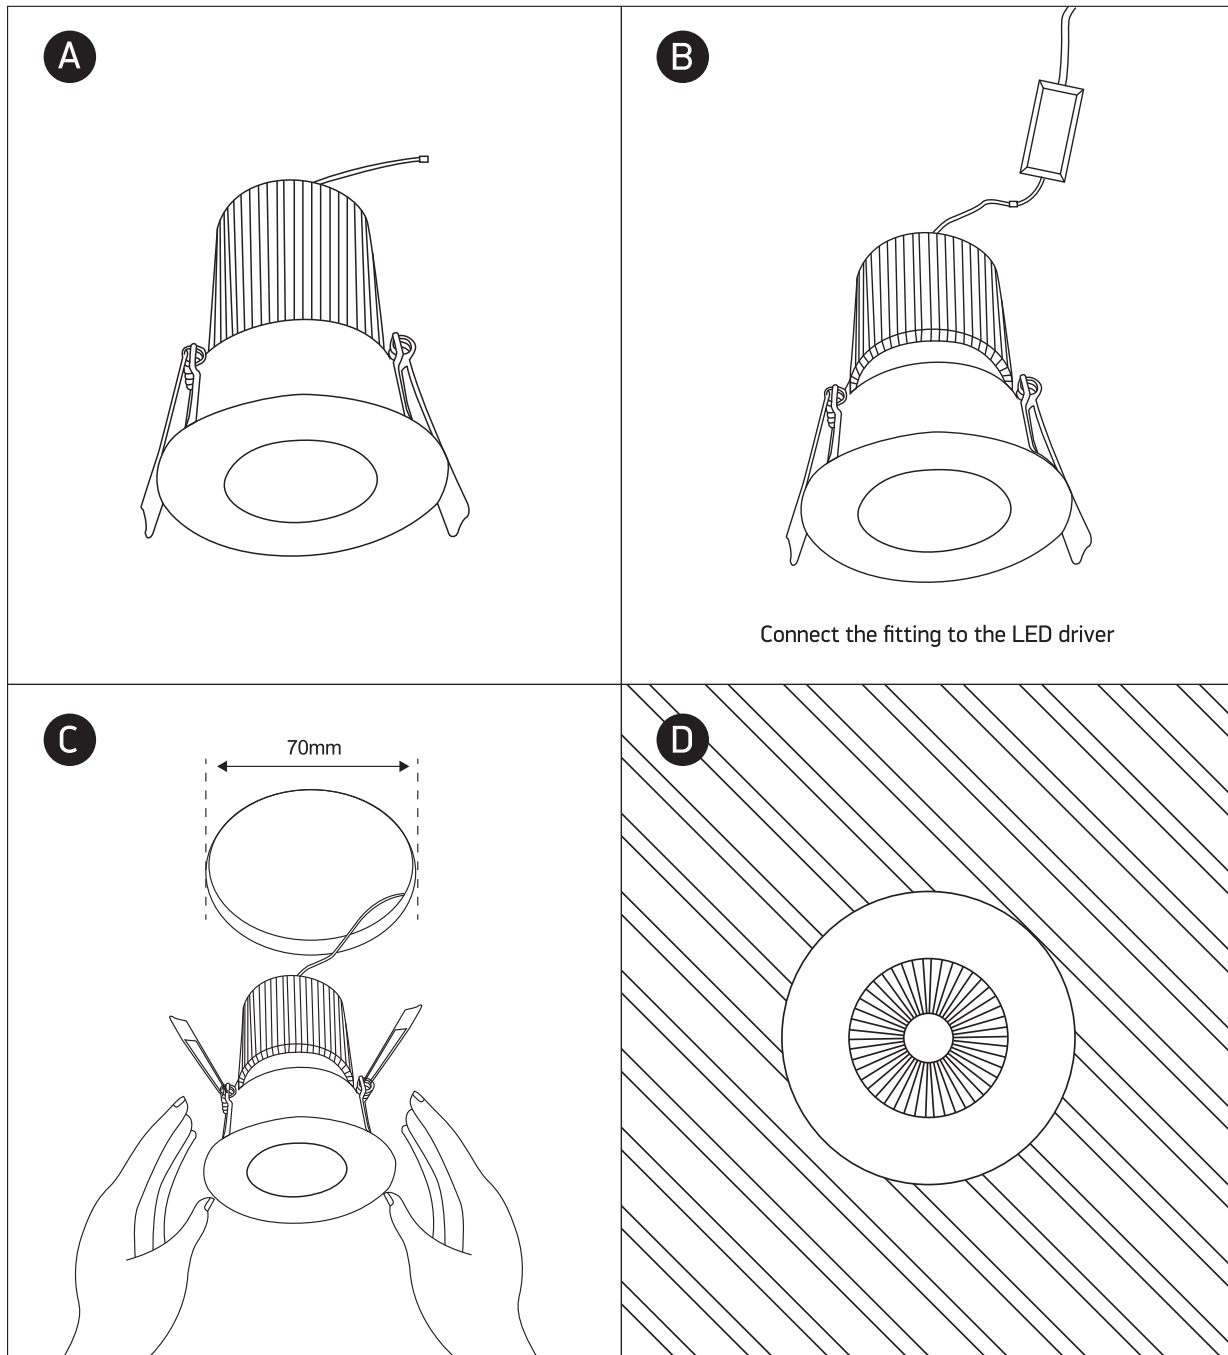

INSTALLATION MANUAL

10112P

ecospot

Ra>80

700mA | 12W | IP64 | Die cast
Requires 700mA driver

83mm

70mm

85mm

105mm

40cm

one
LIGHT

Warnings:

1. Make sure that the product is installed properly before connecting to electricity.
2. Do not cover the fitting.
3. Maintenance and installation should only be carried out by a professional electrician.