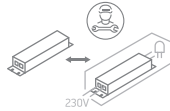

INSTALLATION MANUAL

12115L

ecolight

80 CRI

230V | SMD 2835 | 15W | IP40 | Aluminium
Complete with 350mA driver.

one
LIGHT

Warnings:

1. Make sure that the product is installed properly before connecting to electricity.
2. Do not cover the fitting.
3. Maintenance and installation should only be carried out by a professional electrician.