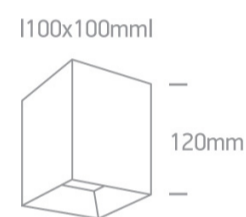

## Dimensions

## Physical Specification

Item Group	13 Wall & Ceiling LED
Family	Dark Light Pro Square Cubes
Order Code	12115HA/W/W
Colour	White
Material	Aluminium
Shape	Rectangular
Length	100mm
Width	100mm
Height	120mm
Surface Ceiling	Yes
Indoor	Yes
Adjustable	No