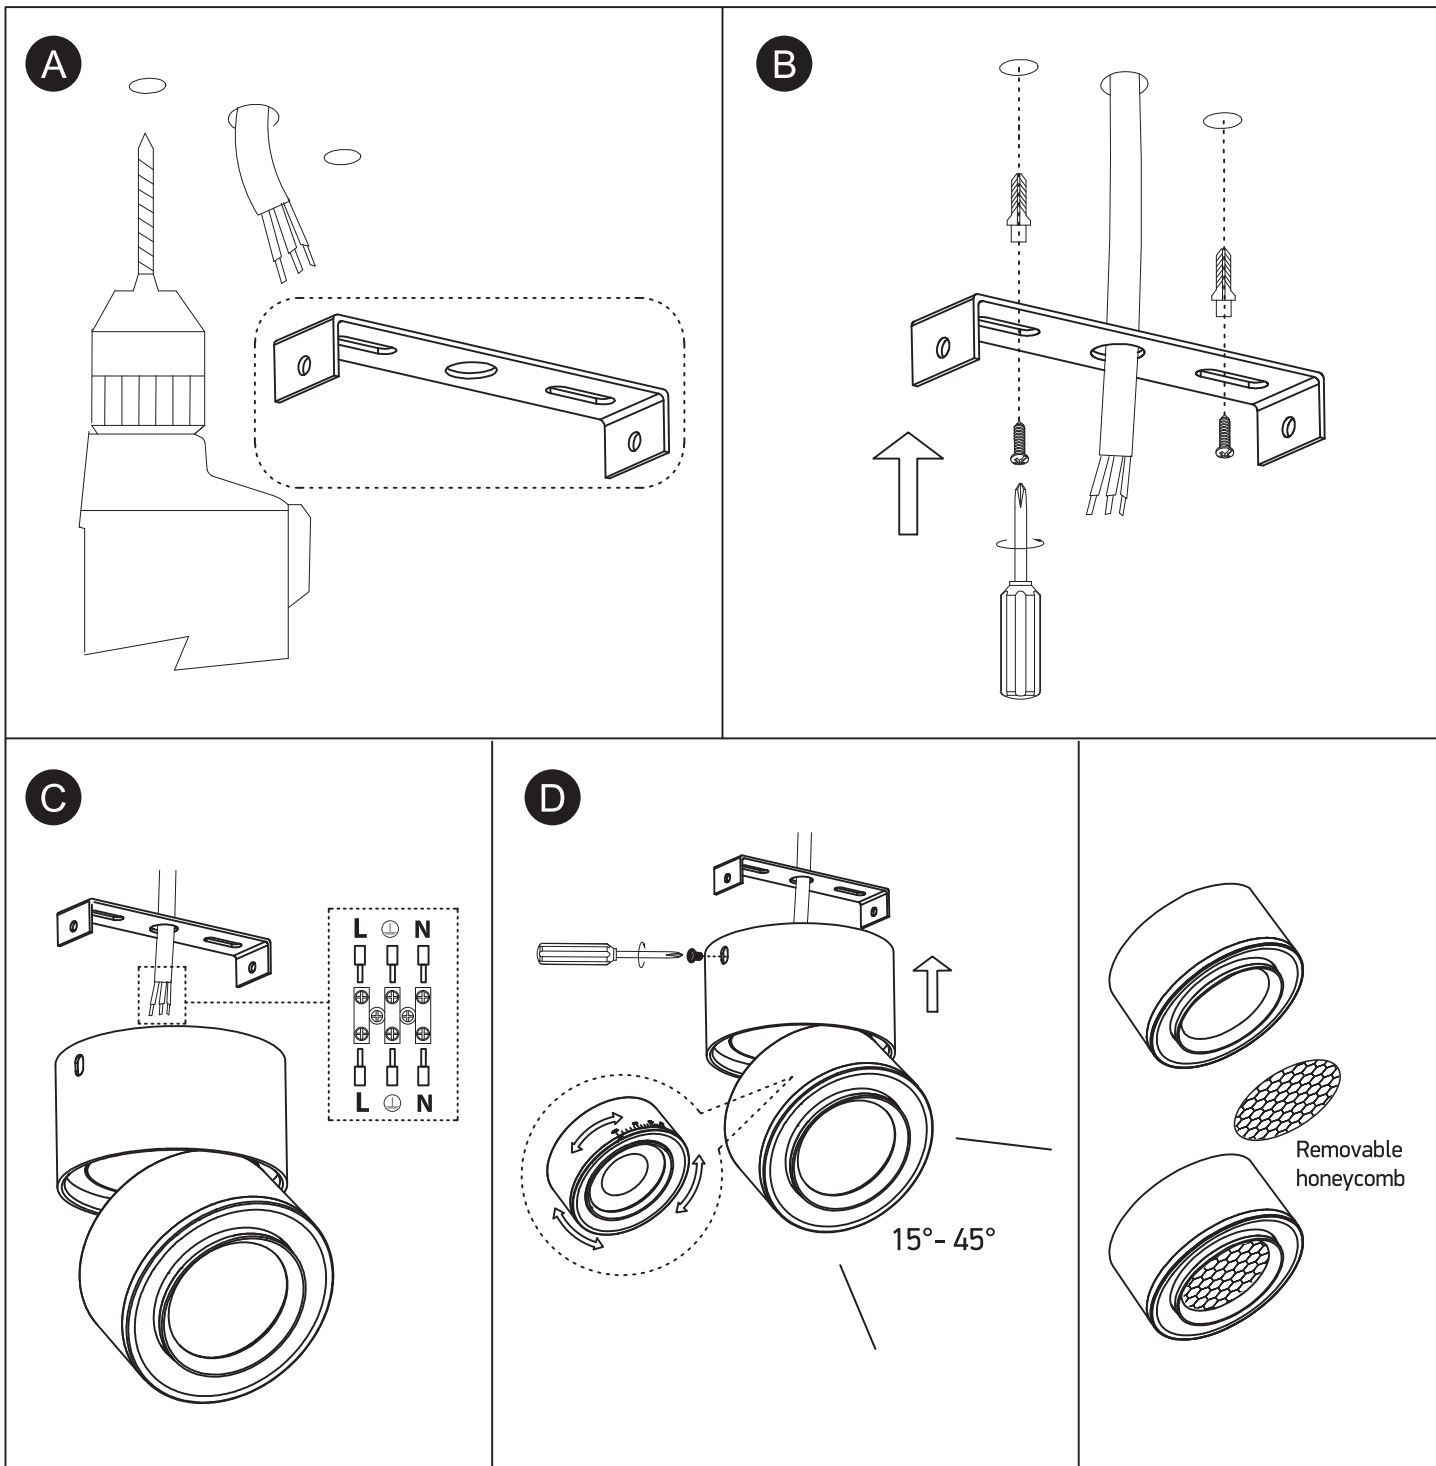

INSTALLATION MANUAL

12115G

230V | COB LED | 15W | IP20 | Adjustable beam | Aluminium

Complete with 350mA driver.

Warnings:

1. Make sure that the product is installed properly before connecting to electricity.
2. Do not cover the fitting.
3. Maintenance and installation should only be carried out by a professional electrician.