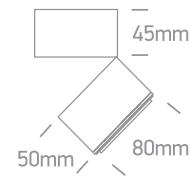

INSTALLATION MANUAL

12115G

230V | COB LED | 15W | IP20 | Adjustable beam | Aluminium

Complete with 350mA driver.

Warnings:

1. Make sure that the product is installed properly before connecting to electricity.
2. Do not cover the fitting.
3. Maintenance and installation should only be carried out by a professional electrician.