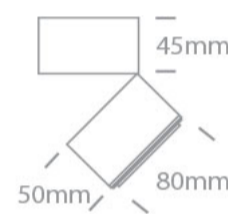

New 2023 Edition 2>Wall & Ceiling LED

12115G/W/W

15W COB LED zoomable 15°-45° adjustable ceiling light with removable honeycomb.

Supplied with 350mA driver.

Complies with standard EN60598-1 and any other specific standards.

Downloads

Dimensions

Physical Specification

Item Group	New 2023 Edition 2
Family	Wall & Ceiling LED
Order Code	12115G/W/W
Colour	White
Material	Aluminium
Shape	Circular
Height	95mm
Diameter	80mm
Recessed Ceiling	Yes
Indoor	Yes
Adjustable	2 Directions

Illumination Data

Colour Temperature	3000K
Lumen Output	1500lm
Light Efficiency	100lm/W
CRI	90
Beam Angle	15°-45°
Illumination Diagram	

Packing Info

Pcs/Carton	40
Barcode	5291889076384
HS Code	9405413990