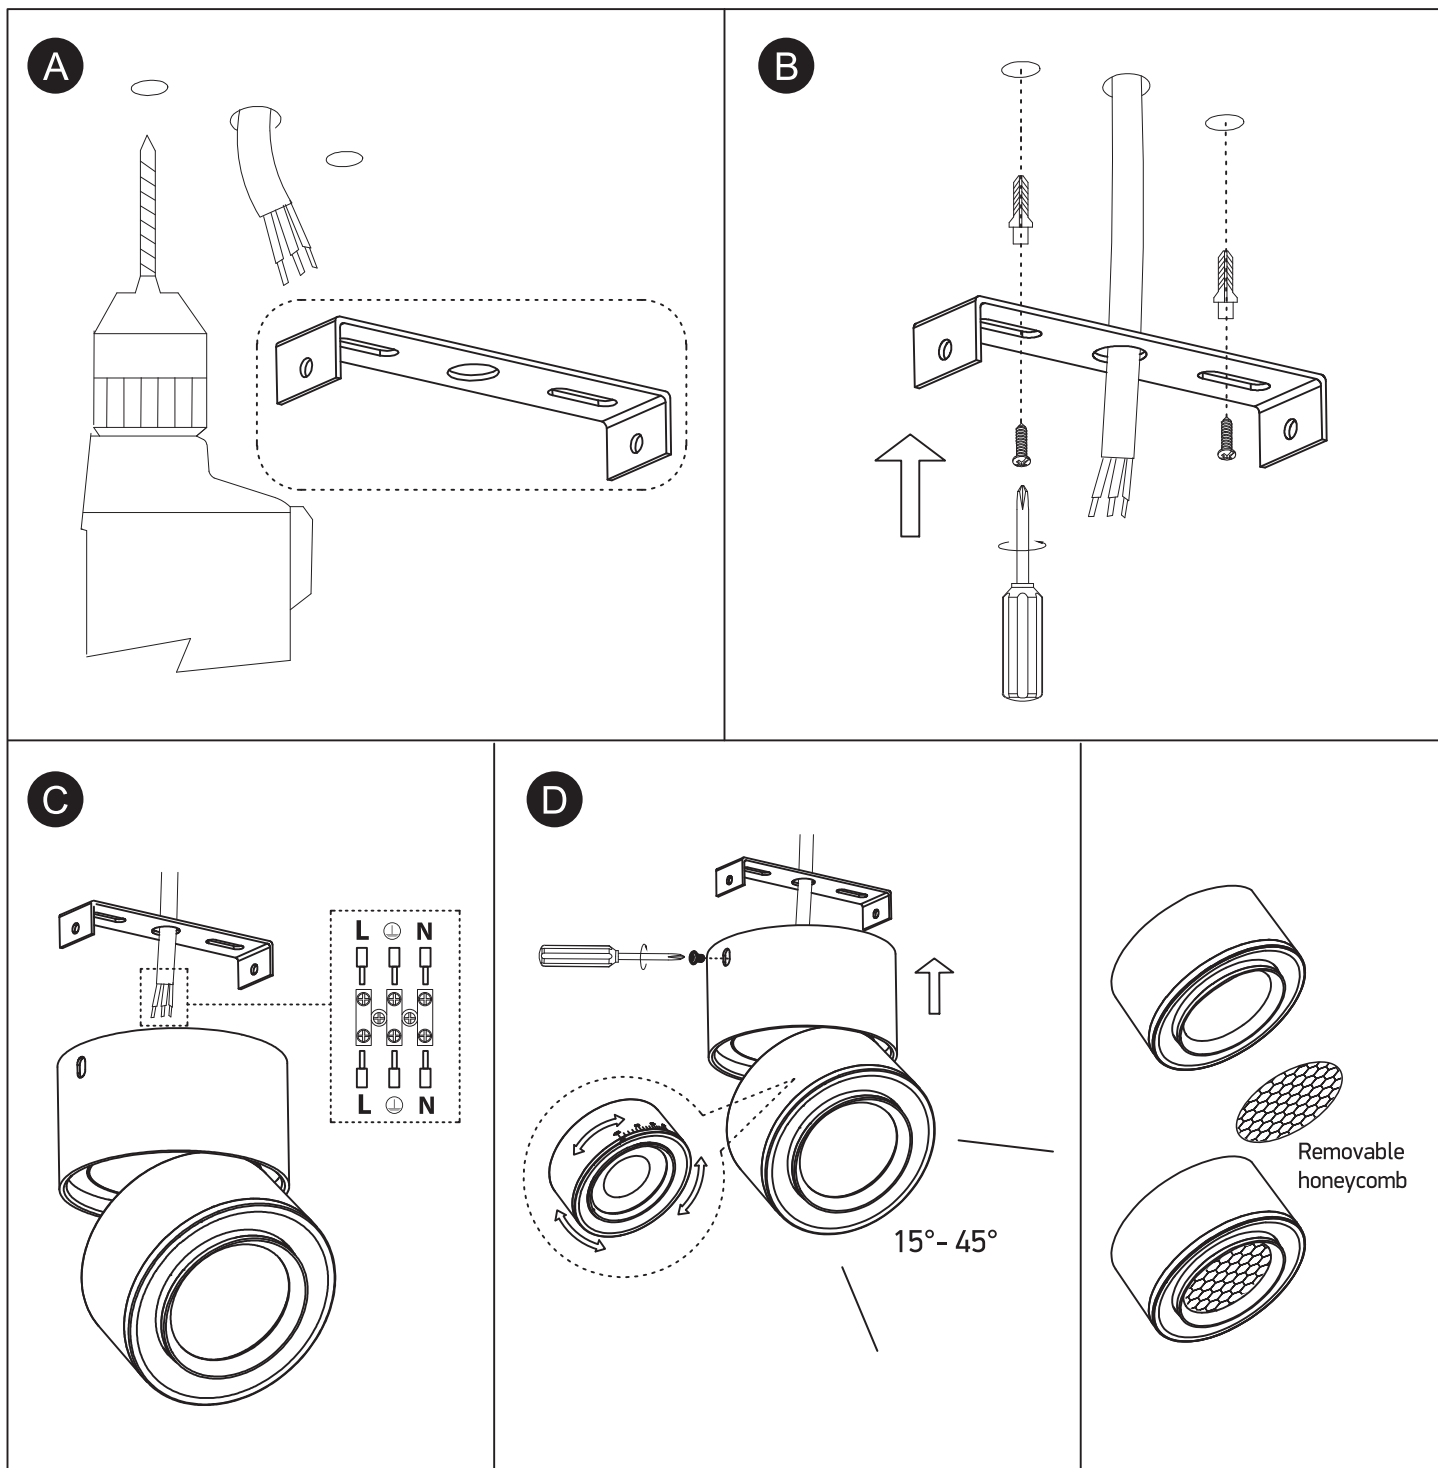

INSTALLATION MANUAL

12115G

230V | COB LED | 15W | IP20 | Adjustable beam | Aluminium

Complete with 350mA driver.

Warnings:

1. Make sure that the product is installed properly before connecting to electricity.
2. Do not cover the fitting.
3. Maintenance and installation should only be carried out by a professional electrician.