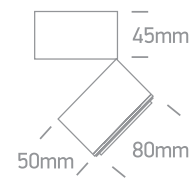

INSTALLATION MANUAL

12115G

230V | COB LED | 15W | IP20 | Adjustable beam | Aluminium

Complete with 350mA driver.

Warnings:

1. Make sure that the product is installed properly before connecting to electricity.
2. Do not cover the fitting.
3. Maintenance and installation should only be carried out by a professional electrician.