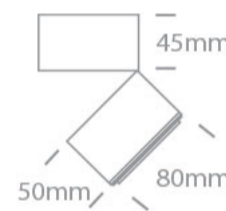

New 2023 Edition 2>Wall & Ceiling LED

12115G/B/W

15W COB LED zoomable 15°-45° adjustable ceiling light with removable honeycomb.

Supplied with 350mA driver.

Complies with standard EN60598-1 and any other specific standards.

Downloads

Dimensions

Physical Specification

Item Group	New 2023 Edition 2
Family	Wall & Ceiling LED
Order Code	12115G/B/W
Colour	Black
Material	Aluminium
Shape	Circular
Height	95mm
Diameter	80mm
Recessed Ceiling	Yes
Indoor	Yes
Adjustable	2 Directions

Illumination Data

Colour Temperature	3000K
Lumen Output	1500lm
Light Efficiency	100lm/W
CRI	90
Beam Angle	15°-45°
Illumination Diagram	

Packing Info

Pcs/Carton	40
Barcode	5291889076377
HS Code	9405413990