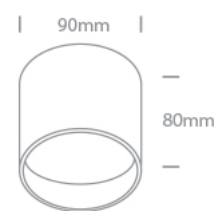

## Dimensions

Black

Material

Die Cast

Shape

Circular

Height	80mm
Diameter	90mm
Surface Ceiling	Yes
Indoor	Yes
Adjustable	No

#### Illumination Data

Colour Temperature	3000K
Lumen Output	1800lm
Light Efficiency	120lm/W
CRI	90
Beam Angle	38°
Illumination Diagram	
Dark Light	Yes