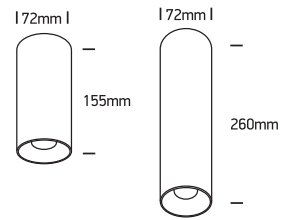

INSTALLATION MANUAL

12115D, 12124D

ecolight

230V | 15W / 24W | IP20 | Aluminium + plastic reflector
Complete with driver.

80
CRI

Warnings:

1. Make sure that the product is installed properly before connecting to electricity.
2. Do not cover the fitting.
3. Maintenance and installation should only be carried out by a professional electrician.