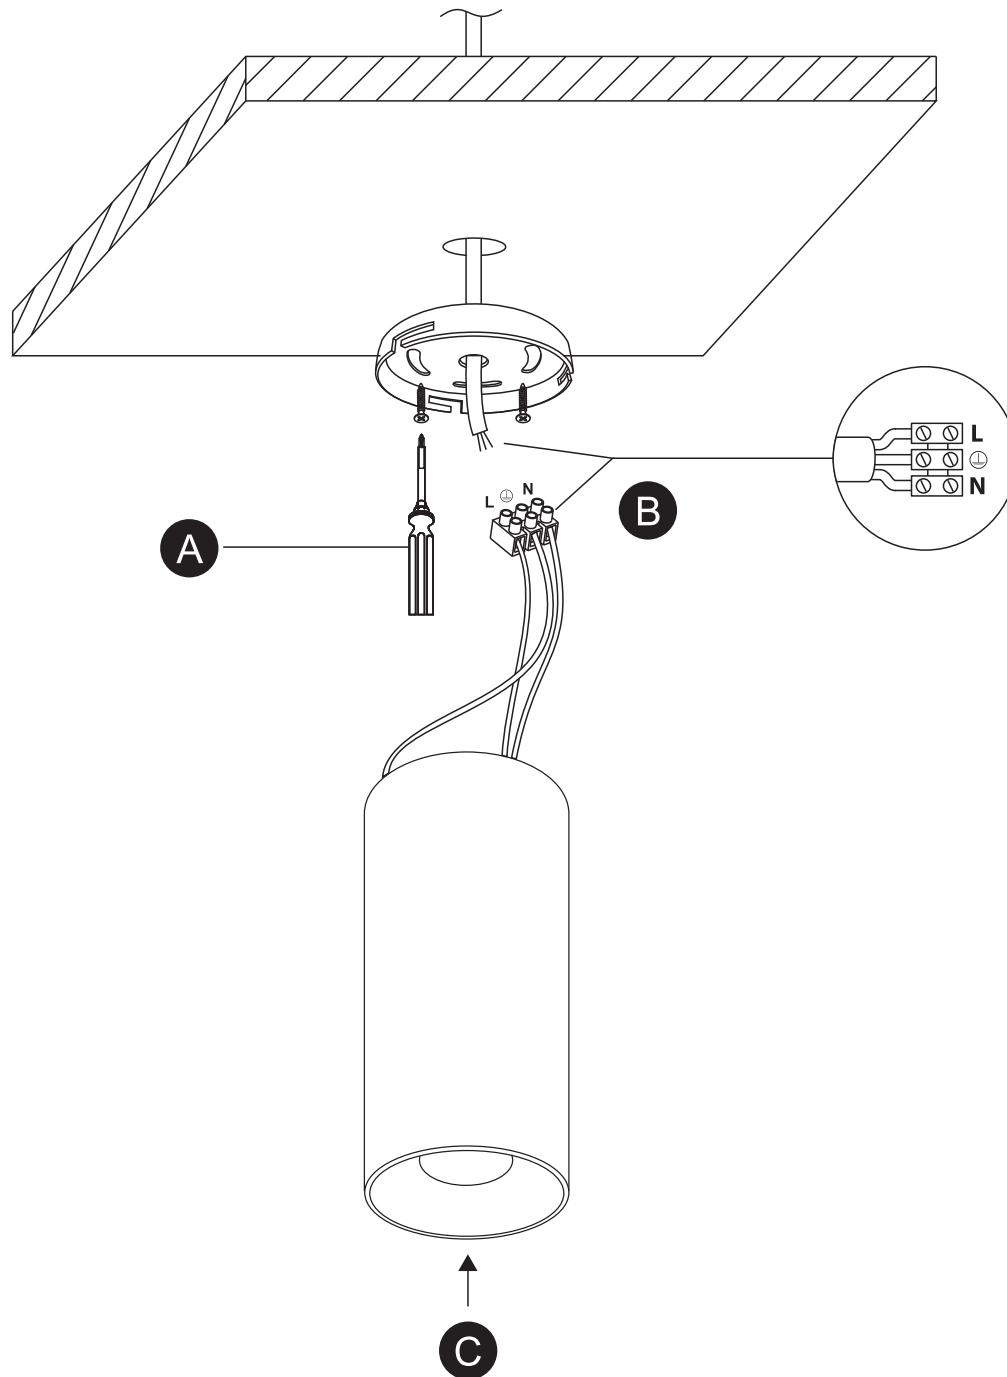

INSTALLATION MANUAL

12115D, 12124D

ecolight

230V | 15W / 24W | IP20 | Aluminium + plastic reflector
Complete with driver.

80
CRI

Warnings:

1. Make sure that the product is installed properly before connecting to electricity.
2. Do not cover the fitting.
3. Maintenance and installation should only be carried out by a professional electrician.